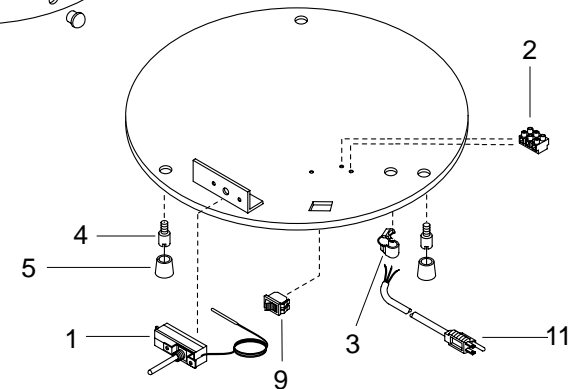

**HATCO GLO-RAY®
ROUND HEATED SHELF
GRSR SERIES**

Model Designation

GRSR-XX

- G = Glo
- R = Ray
- S = Shelf
- R = Round
- X = Diameter in Inches

⚠ CAUTION - Use of replacement parts other than those supplied by Hatco Corporation may result in damage to the unit or injury to personnel.

PARTS COMMON TO ALL GRSSR MODELS

ITEM	DESCRIPTION	PART NO.	QTY.	ITEM	DESCRIPTION	PART NO.	QTY.
1	Thermostat, Control	R02.16.039.00	1	5	Foot Cover, Rubber	05.06.038.00	3
2	Terminal Block	R02.15.030.00	1	6	Gasket	05.06.069.00	6 Ft.
3	Cord Grip	02.20.206.00	1	7	Locating Pins	05.04.501.00	3
4	Foot, Metal	05.04.087.00	3				

PARTS SPECIFIC TO MODEL GRSSR-15

ITEM	DESCRIPTION	120V	220V	240V	220-230V CE	230-240V CE		
		8	Heating Element, 220 Watt	02.05.102.00	02.05.149.00	02.05.149.00	02.05.149.00	02.05.149.00
9	On/Off Switch	02.19.080.00	02.19.081.00	02.19.081.00	02.19.081.00	02.19.081.00		
10	Indicator Light, Amber	02.19.305.00	02.19.306.00	02.19.306.00	02.19.306.00	02.19.306.00		
11	Power Cord and Plug	R02.18.030.00	02.18.077.00	02.18.066.00	02.18.077.00	02.18.066.00		
	Electrical Diagram	HS1-4810	HS1-4810	HS1-4810	HS1-4810	HS1-4810		

PARTS SPECIFIC TO MODEL GRSSR-17

ITEM	DESCRIPTION	120V	220V	240V	220-230V CE	230-240V CE		
		8	Heating Element, 320 Watt	02.05.105.00	02.05.153.00	02.05.153.00	02.05.153.00	02.05.153.00
9	On/Off Switch	02.19.080.00	02.19.081.00	02.19.081.00	02.19.081.00	02.19.081.00		
10	Indicator Light, Amber	02.19.305.00	02.19.306.00	02.19.306.00	02.19.306.00	02.19.306.00		
11	Power Cord and Plug	R02.18.030.00	02.18.077.00	02.18.066.00	02.18.077.00	02.18.066.00		
	Electrical Diagram	HS1-4810	HS1-4810	HS1-4810	HS1-4810	HS1-4810		

PARTS SPECIFIC TO MODEL GRSSR-19

ITEM	DESCRIPTION	120V	220V	240V	220-230V CE	230-240V CE		
		8	Heating Element, 420 Watt	02.05.108.00	02.05.156.00	02.05.156.00	02.05.156.00	02.05.156.00
9	On/Off Switch	02.19.080.00	02.19.081.00	02.19.081.00	02.19.081.00	02.19.081.00		
10	Indicator Light, Amber	02.19.305.00	02.19.306.00	02.19.306.00	02.19.306.00	02.19.306.00		
11	Power Cord and Plug	R02.18.030.00	02.18.077.00	02.18.066.00	02.18.077.00	02.18.066.00		
	Electrical Diagram	HS1-4810	HS1-4810	HS1-4810	HS1-4810	HS1-4810		

Shaded area reflects export models only.