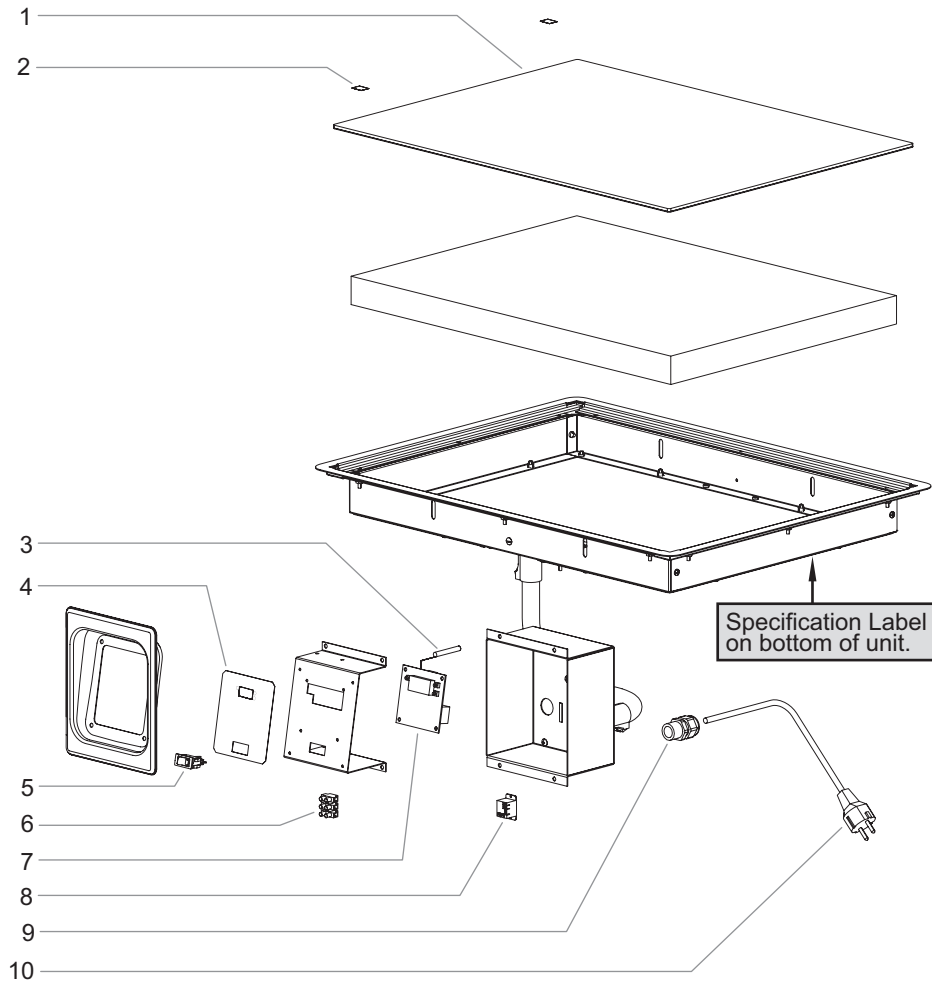

Hatco Heated Glass Shelves HBGBH Models

Parts Common to All HBGBH Models — 230 V

Item	Description	Part Number	Qty.
1	Black Glass Assembly w/ Heating Element ■		
	HBGBH-2418, Stainless Trim	R00.02.0082.00	1
	HBGBH-2418, Black Trim	R00.02.0082.01	1
	HBGBH-2418, No Trim	R00.02.0140.00	1
	HBGBH-3018, Stainless Trim	R00.02.0083.00	1
	HBGBH-3018, Black Trim	R00.02.0083.01	1
	HBGBH-3018, No Trim	R00.02.0141.00	1
	HBGBH-3618, Stainless Trim	R00.02.0087.00	1
	HBGBH-3618, Black Trim	R00.02.0087.01	1
	HBGBH-3618, No Trim	R00.02.0142.00	1
	HBGBH-4818, Stainless Trim	R00.02.0088.00	1
	HBGBH-4818, Black Trim	R00.02.0088.01	1
	HBGBH-4818, No Trim	R00.02.0143.00	1
	HBGBH-6018, Stainless Trim	R00.02.0089.00	1
	HBGBH-6018, Black Trim	R00.02.0089.01	1
	HBGBH-6018, No Trim	R00.02.0144.00	1
	HBGBH-7218, Stainless Trim	R00.02.0090.00	1
	HBGBH-7218, Black Trim	R00.02.0090.01	1
	HBGBH-7218, No Trim	R00.02.0145.00	1
	White Glass Assembly w/ Heating Element ■		
	HBGBH-2418, Stainless Trim	R00.02.0211.00	1
	HBGBH-2418, White Trim	R00.02.0211.02	1
	HBGBH-2418, No Trim	R00.02.0217.00	1
	HBGBH-3018, Stainless Trim	R00.02.0212.00	1
	HBGBH-3018, White Trim	R00.02.0211.02	1
	HBGBH-3018, No Trim	R00.02.0218.00	1
	HBGBH-3618, Stainless Trim	R00.02.0213.00	1
	HBGBH-3618, White Trim	R00.02.0212.02	1
	HBGBH-3618, No Trim	R00.02.0219.00	1
	HBGBH-4818, Stainless Trim	R00.02.0214.00	1
	HBGBH-4818, White Trim	R00.02.0213.02	1
	HBGBH-4818, No Trim	R00.02.0220.00	1
	HBGBH-6018, Stainless Trim	R00.02.0215.00	1
	HBGBH-6018, White Trim	R00.02.0214.02	1
	HBGBH-6018, No Trim	R00.02.0221.00	1
	HBGBH-7218, Stainless Trim	R00.02.0216.00	1
	HBGBH-7218, Black Trim	R00.02.0215.02	1
	HBGBH-7218, No Trim	R00.02.0222.00	1

Item	Description	Part Number	Qty.
2	Label, Caution Hot	07.03.255.00	2
3	Temperature Probe	02.01.344.00	1
4	Label, Control Panel	07.01.312.00	1
5	On/Off Switch, 250 V ‡	02.19.161.00	1
6	Terminal Block, 3 Pole	R02.15.030.00	1
7	Temperature Control, Electronic	R02.01.295.00	1
8	Relay, Mini	02.01.105.00	1
9	Cord Grip, Straight	R02.20.259.00	1
10	Power Cord		
	CEE 7/7 Schuko, 220–230 V	02.18.077.00	1
	BS-1363, 230–240 V, 13 A	02.18.068.00	1
	AS 3112, 230–240 V, 10 A	02.18.207.00	1
	Wiring Diagram		
	HBGBH-2418 to HBGBH-3618	10-01-978	
	HBGBH-4818 to HBGBH-7218	10-01-980	

‡ Units with a date code of 1144 or older, use P/N 02.19.080.00.

■ Elements not sold separately.

Parts for Flush Mount Control Box (optional)

Item	Description	Part Number	Qty.
1	Cord Grip	R02.20.259.00	1
2	Label, Control Panel	07.01.311.00	1
3	Control Knob	05.30.019.00	1
4	On/Off Switch		
	125 V	02.19.080.00	1
	250 V	02.19.081.00	1
5	Thermostat Control	R02.16.066.00	1
6	Terminal Block, 3 Pole	R02.15.030.00	1