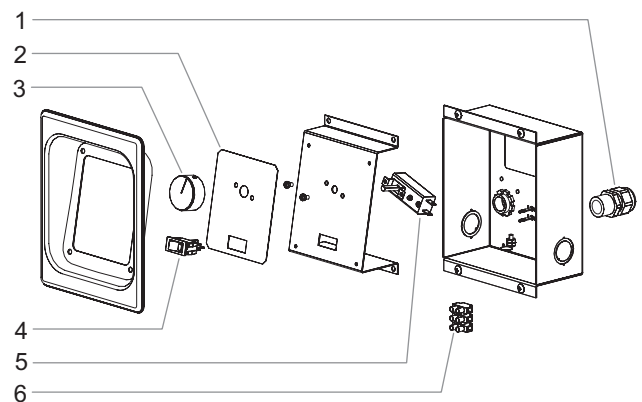

Item	Description	Part Number	Qty.
2	Label, Caution Hot	07.03.255.00	2
3	Temperature Probe	02.01.344.00	1
4	Label, Control Panel	07.01.312.00	1
5	On/Off Switch, 250 V ‡	02.19.161.00	1
6	Terminal Block, 3 Pole	R02.15.030.00	1
7	Temperature Control, Electronic	R02.01.295.00	1
8	Relay, Mini	02.01.105.00	1
9	Cord Grip, Straight	R02.20.259.00	1
10	Power Cord		
	CEE 7/7 Schuko, 220–230 V	02.18.077.00	1
	BS-1363, 230–240 V, 13 A	02.18.068.00	1
	AS 3112, 230–240 V, 10 A	02.18.207.00	1
	Wiring Diagram		
	HBGBH-2418 to HBGBH-3618	10-01-978	
	HBGBH-4818 to HBGBH-7218	10-01-980	

‡ Units with a date code of 1144 or older, use P/N 02.19.080.00.

■ Elements not sold separately.

Parts for Flush Mount Control Box (optional)

Item	Description	Part Number	Qty.
1	Cord Grip	R02.20.259.00	1
2	Label, Control Panel	07.01.311.00	1
3	Control Knob	05.30.019.00	1
4	On/Off Switch		
	125 V	02.19.080.00	1
	250 V	02.19.081.00	1
5	Thermostat Control	R02.16.066.00	1
6	Terminal Block, 3 Pole	R02.15.030.00	1

The shaded areas contain information for **International models only**.