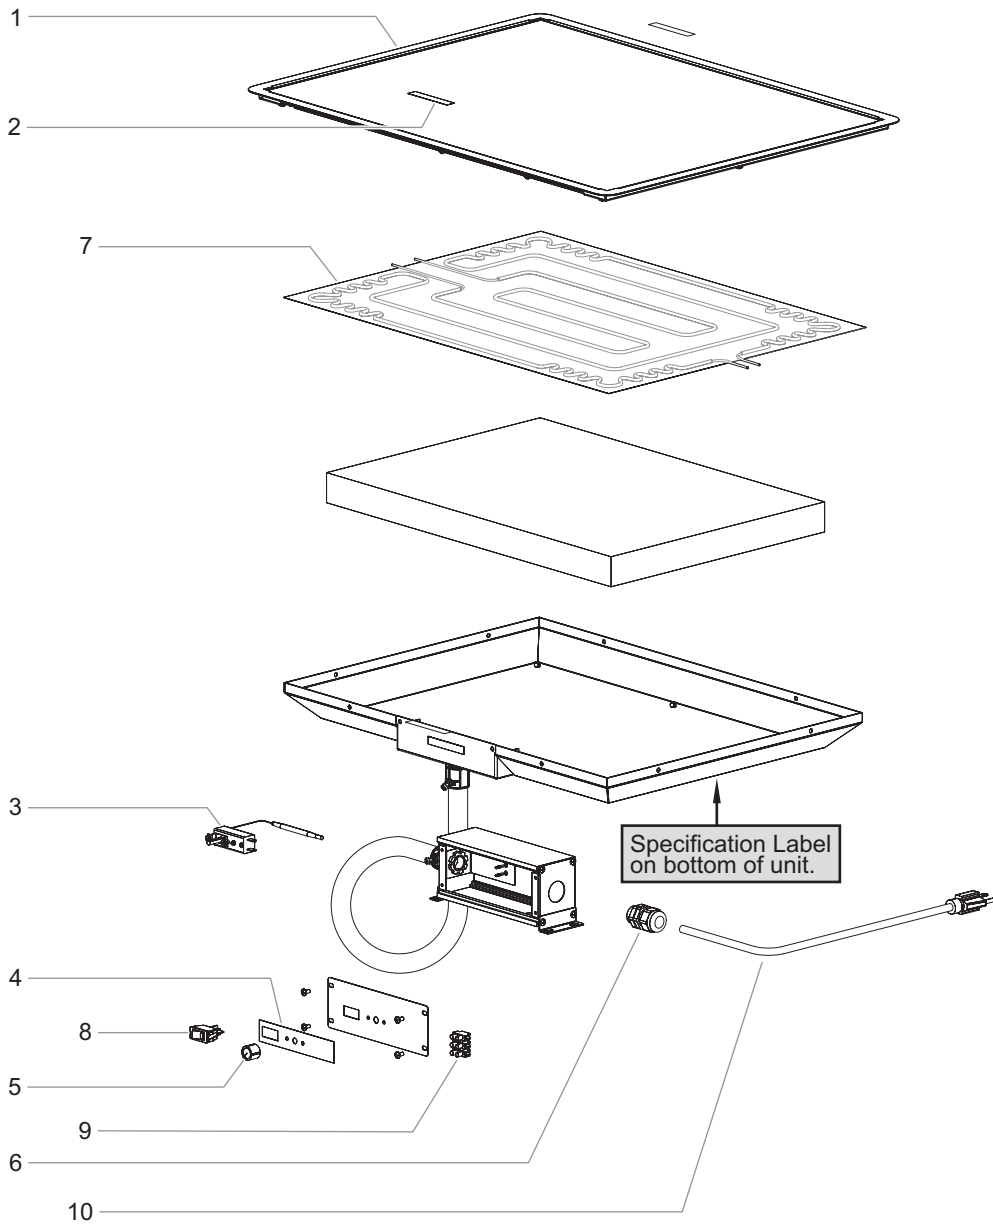

Parts Common to All HBG Models

Item	Description	Part Number	Qty.
1	Black Glass Assembly *		
	HBG-2418, Stainless Trim	R00.02.0070.00	1
	HBG-2418, Black Trim	R00.02.0070.01	1
	HBG-3018, Stainless Trim	R00.02.0071.00	1
	HBG-3018, Black Trim	R00.02.0071.01	1
	HBG-3618, Stainless Trim	R00.02.0072.00	1
	HBG-3618, Black Trim	R00.02.0072.01	1
	HBG-4818, Stainless Trim	R00.02.0073.00	1
	HBG-4818, Black Trim	R00.02.0073.01	1
	HBG-6018, Stainless Trim	R00.02.0074.00	1
	HBG-6018, Black Trim	R00.02.0074.01	1
	HBG-7218, Stainless Trim	R00.02.0075.00	1
	HBG-7218, Black Trim	R00.02.0075.01	1
	White Glass Assembly *		
	HBG-2418, Stainless Trim	R00.02.0187.00	1
	HBG-2418, White Trim	R00.02.0187.02	1
	HBG-3018, Stainless Trim	R00.02.0188.00	1
	HBG-3018, White Trim	R00.02.0188.02	1
	HBG-3618, Stainless Trim	R00.02.0189.00	1
	HBG-3618, White Trim	R00.02.0189.02	1
	HBG-4818, Stainless Trim	R00.02.0190.00	1
	HBG-4818, White Trim	R00.02.0190.02	1
	HBG-6018, Stainless Trim	R00.02.0191.00	1
	HBG-6018, White Trim	R00.02.0191.02	1
	HBG-7218, Stainless Trim	R00.02.0192.00	1
	HBG-7218, White Trim	R00.02.0192.02	1

Item	Description	Part Number	Qty.
2	Label, Caution Hot	07.03.018.00	2
3	Handle Assembly (accessory)	R04.39.234.00	2
4	Thermostat Control	R02.16.066.00	1
5	Control Knob	05.30.039.00	1
6	Label, Control Panel	07.01.299.00	1
7	Foot, Rubber †	05.30.200.00	6
8	Leg, Adjustable (not shown)	05.30.007.00	4
9	Nut, Leg Mounting (not shown)	05.04.028.00	4

* Replacement of the Black or White Glass Assembly (Item 1) will require replacement of the Blanket Heating Element (Item 10).

† Units with a date code of 1813 or older, use P/N R05.30.068.00.

*NOTE: The last four digits in a ten digit numerical serial number are the manufacturing date code: 962506**2204***

Year 2022 ———
Week Four ———

Voltage-Specific Parts for All HBG Models

Item	Description	120V Part Number	220–230 V Part Number	230–240 V Part Number	Qty.
10	Blanket Heating Element				
	HBG-2418	02.05.655.00	02.05.658.00	02.05.658.00	1
	HBG-3018	02.05.656.00	02.05.659.00	02.05.659.00	1
	HBG-3618	02.05.657.00	02.05.660.00	02.05.660.00	1
	HBG-4818	02.05.662.00	02.05.665.00	02.05.665.00	2
	HBG-6018	02.05.663.00	02.05.666.00	02.05.665.00	2
	HBG-7218	02.05.664.00	02.05.667.00	02.05.667.00	2
11	Terminal Block, 3 Pole	---	R02.15.030.00	R02.15.030.00	1
12	Power Cord				
	NEMA 5-15P	R02.18.030.00	---	---	1
	CEE 7/7 Schuko	---	02.18.077.00	---	1
	BS-1363	---	---	02.18.068.00	1
	AS 3112	---	---	02.18.207.00	1
13	Cord Grip, Straight	---	02.20.212.00	02.20.212.00	1
14	Cord Grip, Right Angle	02.20.330.00	---	---	1
15	On/Off Switch				
	125 V	02.19.080.00	---	---	1
	250 V	---	02.19.081.00	02.19.081.00	1
	Wiring Diagram				
	HBG-2418 to HBG-3618	10-01-677	10-01-678	10-01-678	
	HBG-4818 to HBG-7218	10-01-679	10-01-680	10-01-680	

The shaded areas contain information for **International models only**.

Hatco Heated Glass Shelves HBGB Models