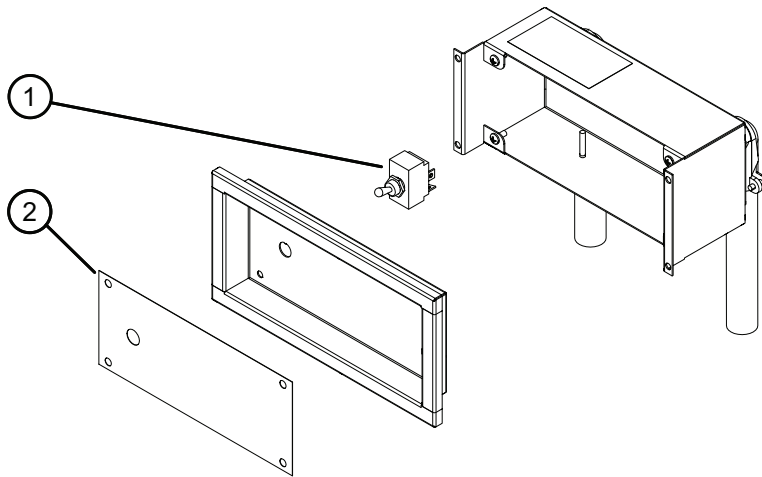

Parts For Standard Control Box

Item	Description	Part No.	Qty.
1	Switch, Power	R02.19.008A.00	1
2	Label, Control Panel	07.03.710.00	1