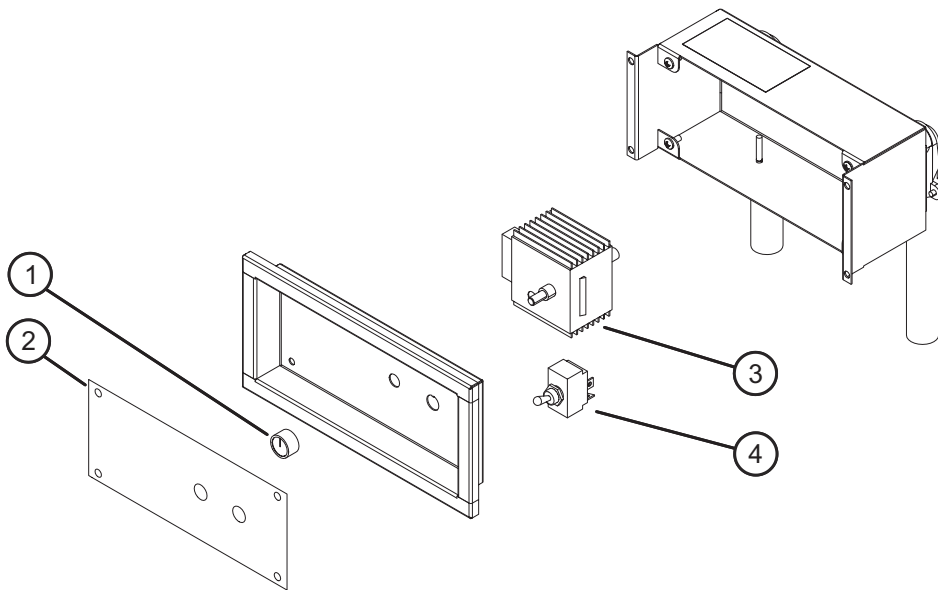

Parts For Control Box With Dimmer Switch

Item	Description	Part No.	Qty.
1	Knob, Dimmer	05.30.042.00	1
2	Label, Control Panel	07.03.640.00	1
3	Switch, Dimmer	02.19.194.00	1
4	Switch, Power	R02.19.008A.00	1

NOTE: The last four digits in a ten digit numerical serial number are the manufacturing date code.

Example: Serial number 9625061531 has a date code of "1531" which indicates the following:

1531
└── Week Thirty-One
└── Year 2015