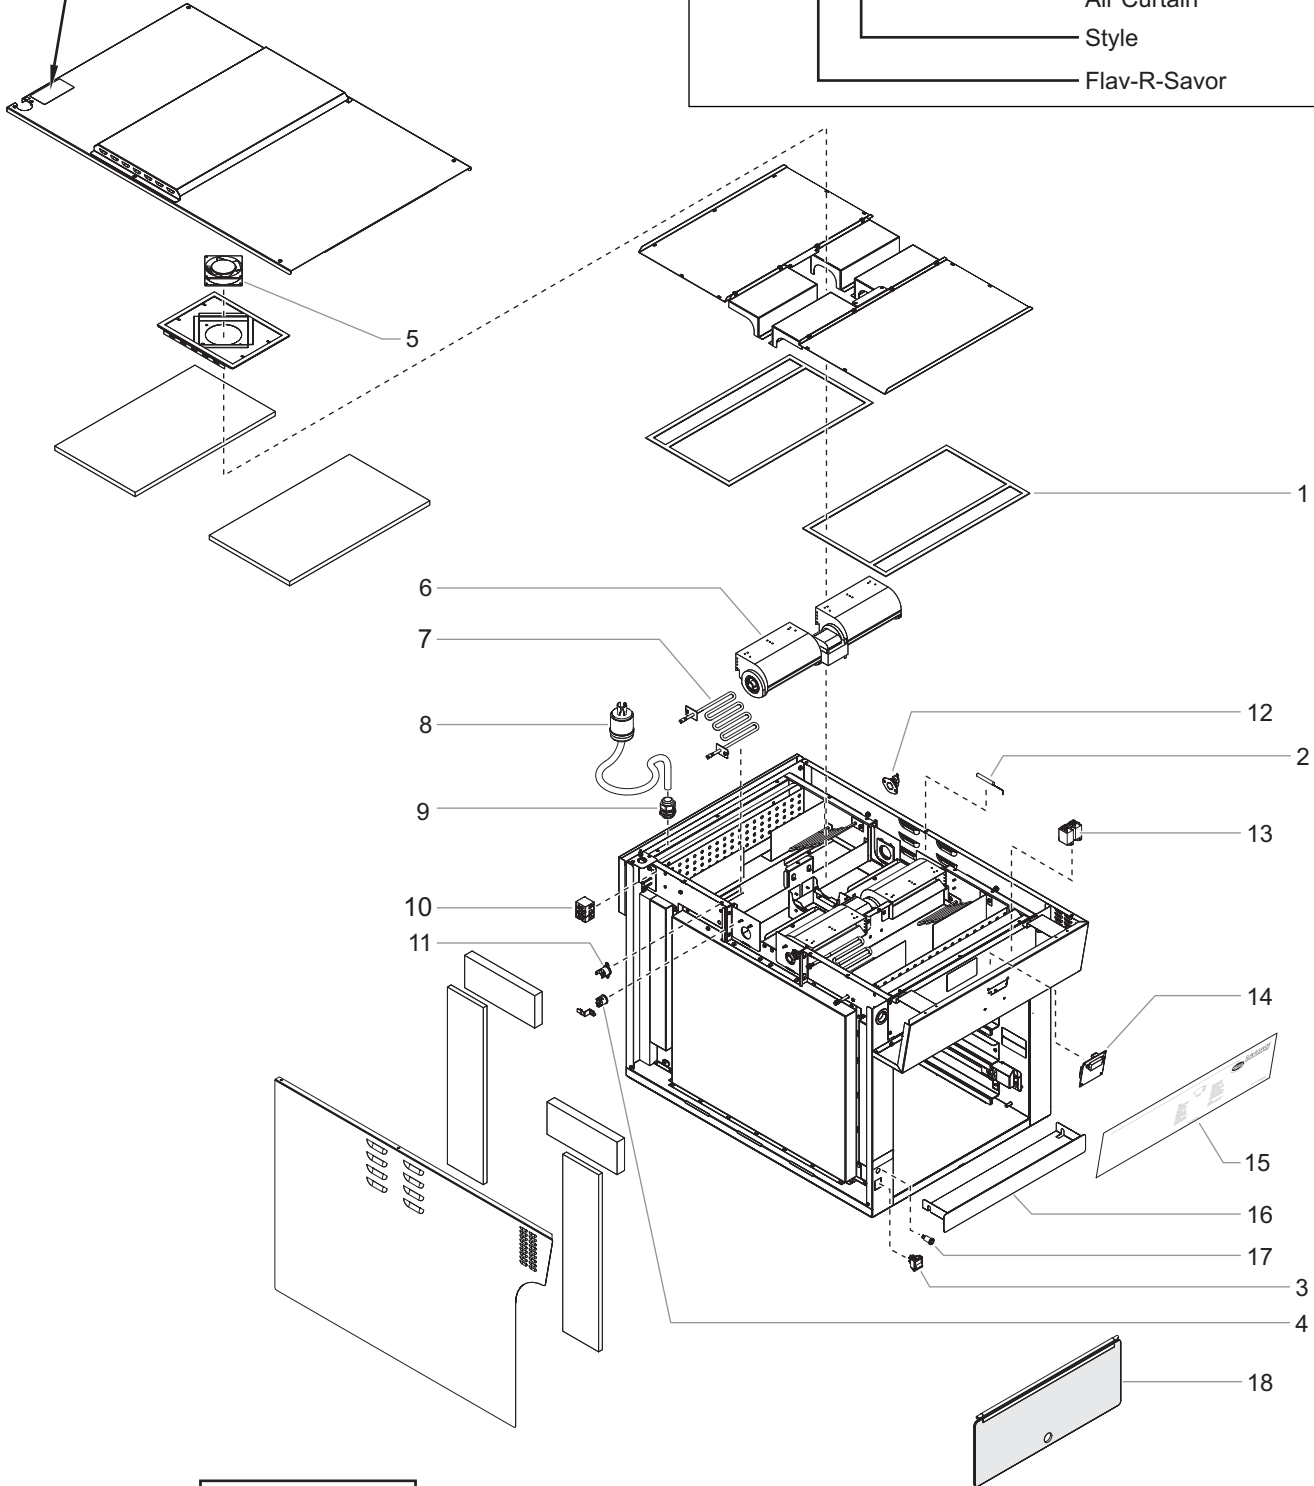

Specification label with Model and Serial Number information.