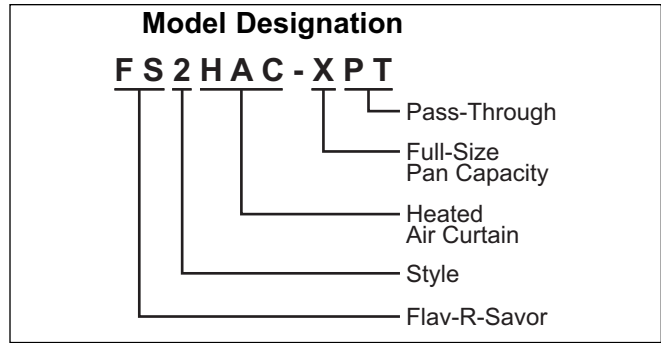

Flav-R-Savor[®]

Heated Air Curtain Cabinets

FS2HAC Series

FS2HAC-2PT
FS2HAC-4PT

Replacement Parts List

HATCO FLAV-R-SAVOR®
HEATED AIR CURTAIN CABINETS
FS2HAC Series

Specification label with Model and Serial Number information.