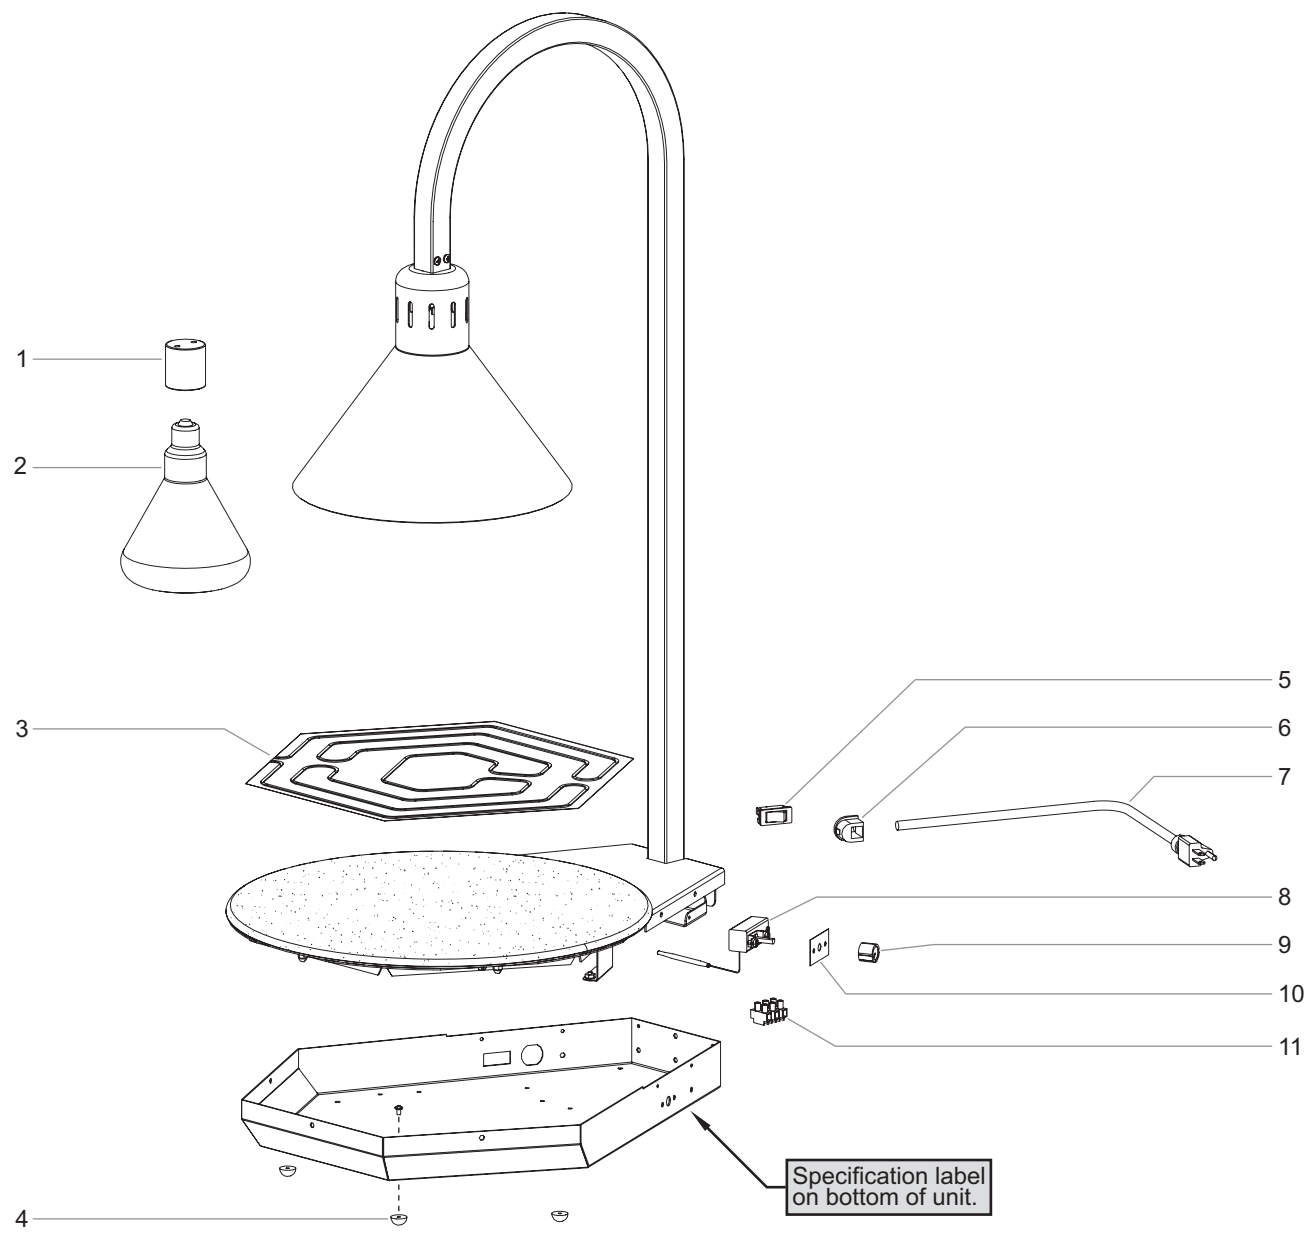

Glo-Ray® Round Heated Stone Shelves with Decorative Lamp
GRSSR-DL Series

Item	Description	Part Number	Qty.
1	Lamp Socket	02.30.104.00	1
2	Bulb		
	120 V, 250 W, White, Coated	02.30.069.00	1
	120 V, 250 W, White, Uncoated	02.30.071.00	1
	120 V, 250 W, Red, Coated	02.30.068.00	1
	120 V, 250 W, Red, Uncoated	02.30.070.00	1
	240 V, 250 W, White, Coated	02.30.100.00	1
	240 V, 250 W, White, Uncoated	02.30.083.00	1
3	Blanket Heater		
	120 V		
	GRSSR16-DL	02.05.635.00	1
	GRSSR18-DL	02.05.636.00	1
	GRSSR20-DL	02.05.630.00	1
	220, 220-230, 230-240 V		
	GRSSR16-DL	02.05.637.00	1
	GRSSR18-DL	02.05.638.00	1
	GRSSR20-DL	02.05.639.00	1
4	Foot, Rubber	R05.30.068.00	6
5	Rocker Switch		
	120 V	02.19.177.00	1
	220, 220-230, 230-240 V	02.19.081.00	1
6	Cord Grip		
	Straight	02.20.212.00	1
	Right Angle	02.20.330.00	1
7	Power Cord		
	NEMA 5-15P	R02.18.030.00	1
	NEMA 5-20P	R02.18.089.00	1
	BS-1363	02.18.066.00	1
	CEE 7/7 Schuko	02.18.077.00	1
	AS 3112	02.18.207.00	1

Item	Description	Part Number	Qty.
8	Thermostat Control	R02.16.066.00	1
9	Knob, Thermostat	05.30.039.00	1
10	Label, Control Panel	07.03.535.00	1
11	Terminal Block	R02.15.030.00	1
12	Legs, 4" (optional, not shown)	05.30.007.00	4
	Wiring Diagrams		
	120 V	10-01-563	
	220, 220-230, 230-240 V	10-01-591	

NOTE: The last four digits in a ten digit numerical serial number are the manufacturing date code: 962506**1404**

Year 2014 ————
Week Four ————

The shaded areas contain information for **International models only**.