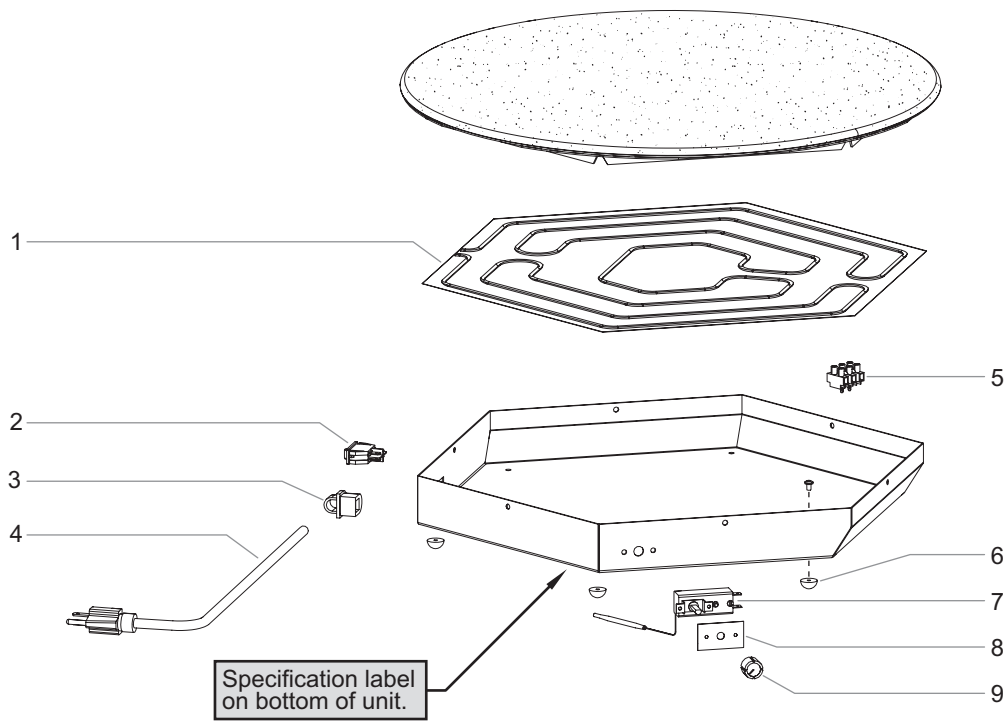

IMPORTANT NOTE:
 Locate the Specification Label on unit to determine exact Model Name and electrical specifications. This information is needed to identify the correct replacement parts. See exploded view illustration(s) for Specification Label location.

<u>Model Name</u>	<u>Page</u>
GRSSR.....	2
GRSSR-DL.....	4

Replacement Parts List

Glo-Ray® Round Heated Stone Shelves GRSSR Series

Item	Description	Part Number	Qty.
1	Blanket Heater 120 V		
	GRSSR-16	02.05.635.00	1
	GRSSR-18	02.05.636.00	1
	GRSSR-20	02.05.630.00	1
	220, 220–230, 230–240 V		
	GRSSR-16	02.05.637.00	1
	GRSSR-18	02.05.638.00	1
	GRSSR-20	02.05.639.00	1
2	Rocker Switch 120 V	02.19.080.00	1
	220, 220–230, 230–240 V	02.19.081.00	1
3	Cord Grip		
	Straight	02.20.212.00	1
	Right Angle	02.20.330.00	1
4	Power Cord		
	NEMA 5-15P	R02.18.030.00	1
	NEMA 5-20P	R02.18.089.00	1
	BS-1363	02.18.066.00	1
	CEE 7/7 Schuko	02.18.077.00	1
	AS 3112	02.18.207.00	1

Item	Description	Part Number	Qty.
5	Terminal Block	R02.15.030.00	1
6	Foot, Rubber	R05.30.068.00	6
7	Thermostat Control	R02.16.066.00	1
8	Label, Control Panel	07.03.535.00	1
9	Knob, Thermostat	05.30.039.00	1
10	Legs, 4" (optional, not shown)	05.30.007.00	4
	Wiring Diagrams		
	120 V	10-01-562	
	220, 220–230, 230–240 V	10-01-601	