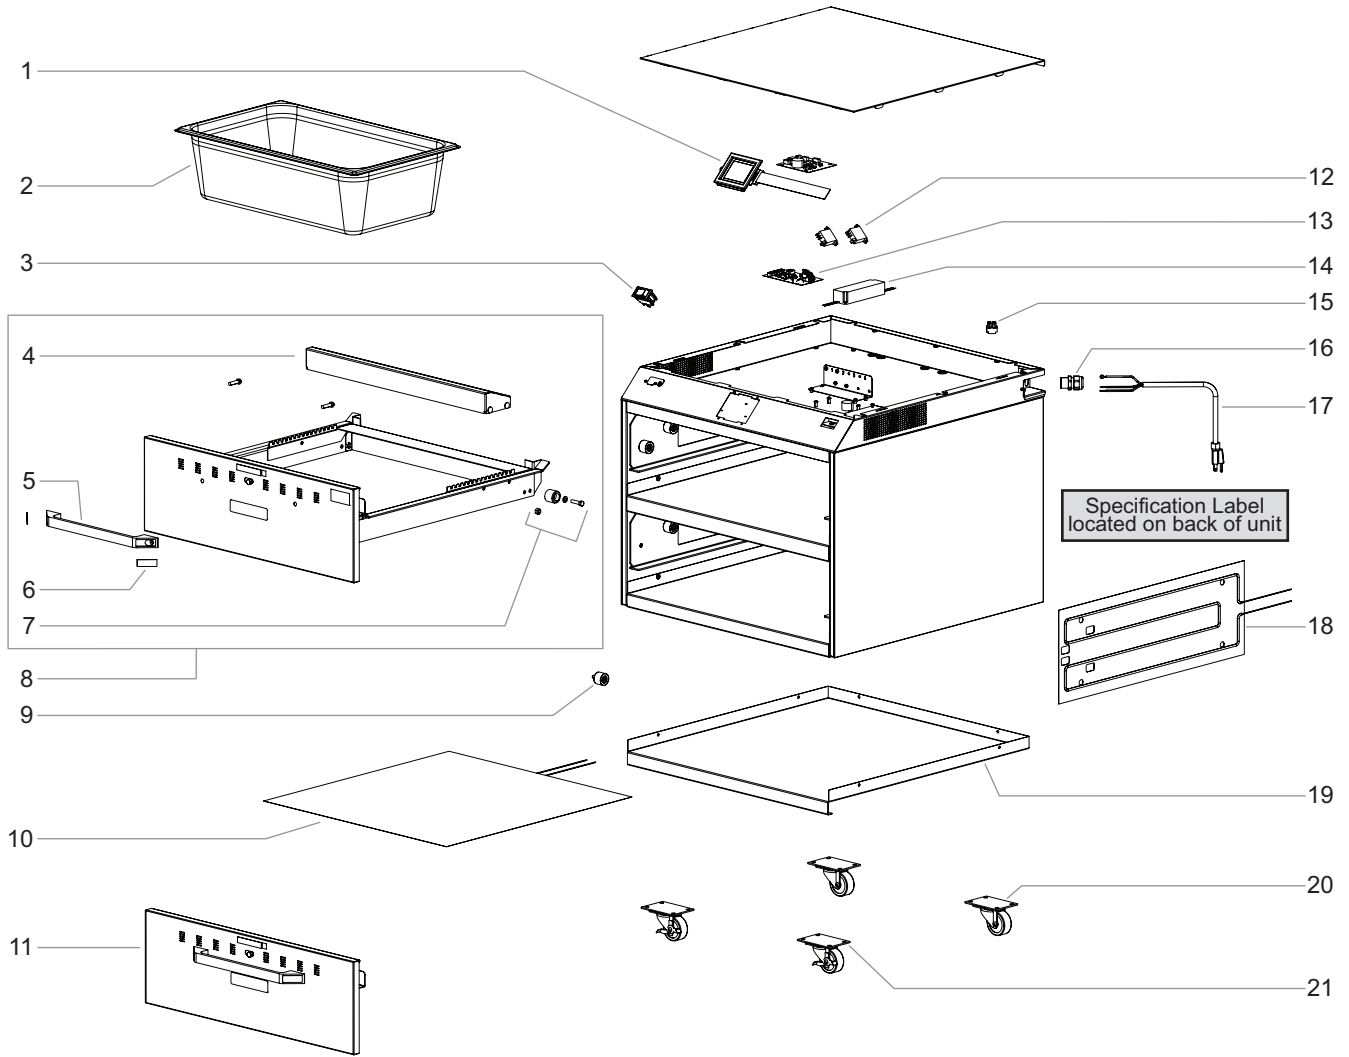

IMPORTANT NOTE:

Locate the Specification Label on unit to determine exact Model Name and electrical specifications. This information is needed to identify the correct replacement parts. See exploded view illustration(s) for Specification Label location.

Replacement Parts List

Hatco Drawer Warmers—HDWTC Series

Item	Description	Part No.	Qty.
1	Touchscreen Control Kit		
	HDWTC-1	R02.01.448.29	1
	HDWTC-2	R02.01.448.19	1
	HDWTC-3	R02.01.448.27	1
2	Pan		
	Full Size, 6" Deep	04.09.230.00	1-3
	Full Size, 6" Deep (economy)	04.09.557.00	1-3
	Oversized, 5" Deep	04.09.235.00	1-3
3	Rocker Switch		
	120 V	02.19.215.00	1
	240 V	02.19.178.00	1
4	Pan Rest	04.54.301.00	1-3
5	Handle, Drawer	R04.16.533.00	1-3
6	Logo, Handle	07.01.180.00	2-6
7	Drawer Roller—Drawer (2 per drawer)	R04.16.500.00	2-6
8	Complete Drawer Assembly	R00.04.0175.00	1-3
9	Drawer Roller—Core (4 per drawer)	04.16.638.00	4-12
10	Blanket Heater		
	120 V	02.05.1073.00	1-3
	240 V	02.05.1079.00	1-3
11	Front Drawer Assembly	R04.54.272.00	1-3