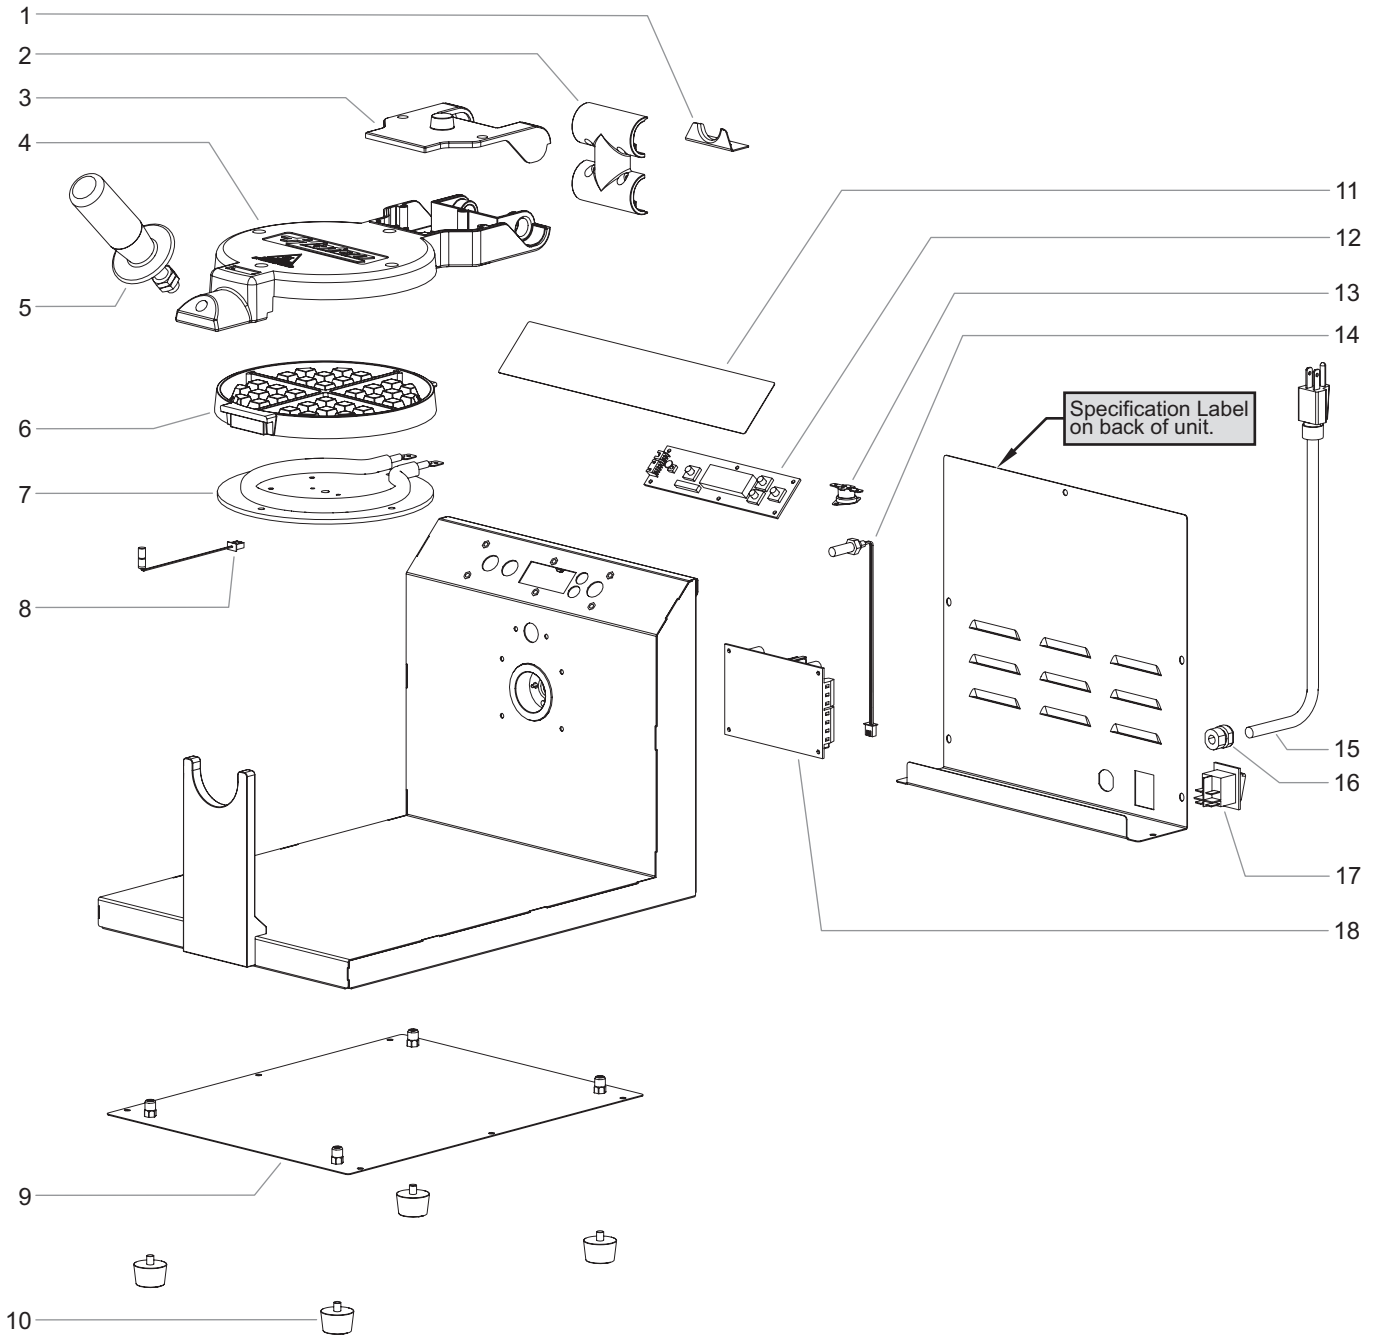

IMPORTANT NOTE:

Locate the Specification Label on unit to determine exact Model Name and electrical specifications. This information is needed to identify the correct replacement parts. See exploded view illustration(s) for Specification Label location.

Replacement Parts List

Hatco Flip Waffle Maker

Model FWM-1B

Item Description	Part No.	Qty.	Item Description	Part No.	Qty.
1 Plate Support	04.44.354.00	1	13 High Limit	02.16.216.00	1
2 Yoke Cover	04.44.359.00	1	14 Magnet Sensor	02.01.567.00	1
3 Pivot Yoke Cover	04.44.352.00	1	15 Power Cord and Plug		
4 Waffle Plate Cover	04.44.351.00	2	NEMA 5-15P	02.18.507A.00	1
5 Handle	05.30.379.00	2	CEE 7/7 Schuko	02.18.038.00	1
6 Belgian Waffle Plate	04.44.353.00	2	BS-1363	02.18.068.00	1
7 Heating Elements			CCC 10A	02.18.1053.00	1
120 V	02.05.1121.00	2	AS 3112	02.18.1004.00	1
100 V	02.05.1123.00	2	PSE	02.18.686.00	1
220-240 V	02.05.1122.00	2	16 Cord Grip	02.20.369.00	1
8 Probe	02.01.602.00	1	17 Power Switch		
9 Bottom Cover	04.44.360.00	1	100 and 120 V	02.19.239.00	1
10 Rubber Feet	05.30.247.00	4	220-240 V	02.19.240.00	1
11 Control Label	07.01.523.00	1	18 Main PCB	R02.01.598.00	1
12 Control Board	02.01.524.00	1	Wiring Diagram	10-01-1655	

The shaded areas contain part information for **International models only**.

NOTE: The last four digits in a ten digit numerical serial number are the manufacturing date code.

Example: Serial number 9625062231 has a date code of "2231" which indicates the following: 2231