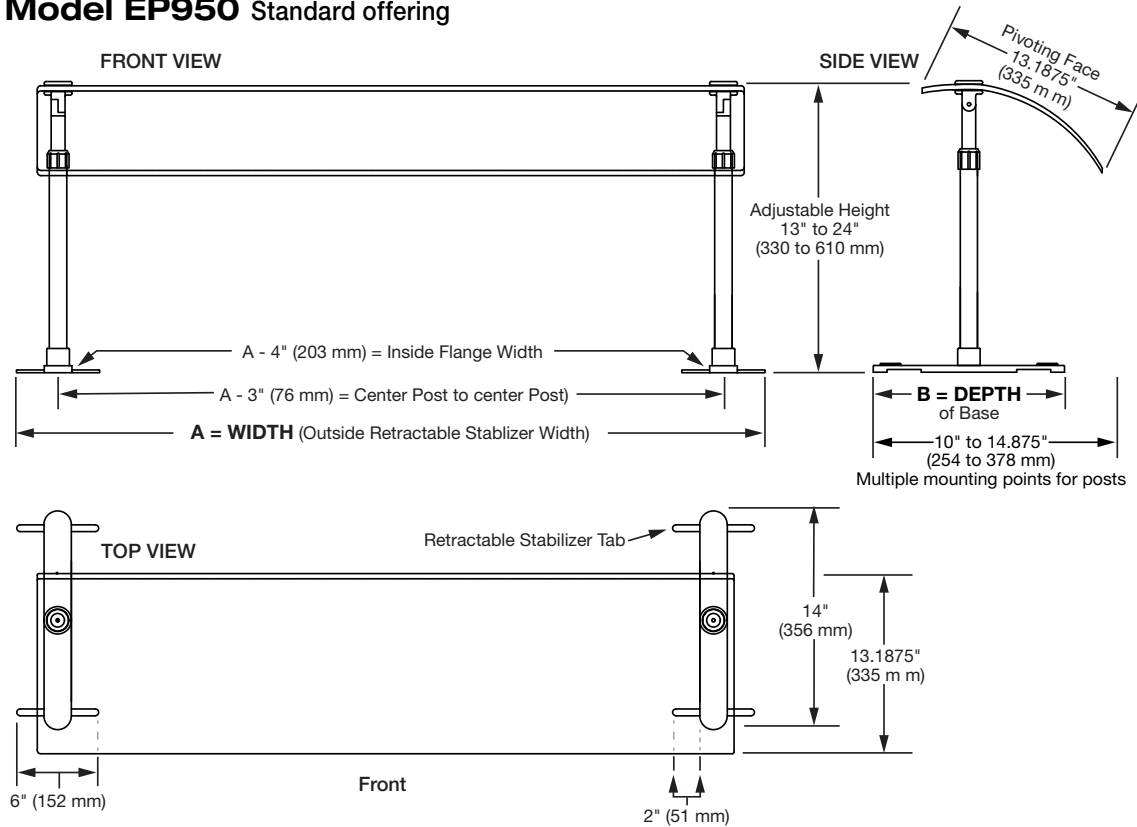

Flav-R-Shield® Portable Curved Acrylic Adjustable Sneeze Guards - Model EP950

Item Numbers: EP950-24-1, -36-1, -48-1, -60-1, -72-1

Model EP950 Standard offering

SPECIFICATIONS

Flav-R-Shield® Portable Curved Acrylic Adjustable Sneeze Guards - Model EP950

Sneeze Guard Height is adjustable from 13" to 24" (330 to 610 mm)

Number of Bays	Item Number	A Width End of <i>left</i> fully extended Retractable Stabilizer to end of <i>right</i> fully extended Retractable Stabilizer	B Depth of Base	Total Approx. Ship. Weight [■]
1	EP950-24-1	24" (910 mm)	14" (356 mm)	17 lbs (8 kg)
1	EP950-36-1	36" (914 mm)	14" (356 mm)	25 lbs (12 kg)
1	EP950-48-1	48" (1219 mm)	14" (356 mm)	33 lbs (15 kg)
1	EP950-60-1	60" (1524 mm)	14" (356 mm)	40 lbs (18 kg)
1	EP950-72-1	72" (1829 mm)	14" (356 mm)	57 lbs (26 kg)

■ Items may be shipped in multiple boxes.

PRODUCT SPECS

Flav-R-Shield® Portable Curved Acrylic Adjustable Sneeze Guards - Model EP950

Flav-R-Shield® Portable Curved Acrylic Adjustable Sneeze Guard – Model EP950 shall be manufactured by the Hatco Corporation, Milwaukee, WI 53234 U.S.A.

The unit shall be ... inches (millimeters) in overall width, ... inches (millimeters) in overall depth and ... inches (millimeters) in overall height.

The Sneeze Guard shall be a Single Bay, Portable model with a pivoting, curved, acrylic, lens Face with polished edges and 0.75 (19 mm) radius corners is 0.25" (6.4 mm) Thick and 13.1875" (335 mm) Deep. Face shall have Pivot clearances of:

Front: 2" to 22" (51 to 59 mm) from counter, Back: 13" to 24" (330 to 610 mm) from counter. Unit shall have 1" (25 mm) 304 stainless steel Posts with 1.5" (38 mm) Base Tube with an adjustable Height from 13" to 24" (330 to 610 mm), stainless steel finish mounting feet 2" Wide x 14", Deep (51 x 356 mm) with retractable Stabilizer Tabs, include two mounting points for Posts. Accessories shall include two 18" Deep x 19" High (457 x 482 mm) acrylic End Panels with hardware.

Warranty consists of one (1) year parts only.

HATCO CORPORATION

P.O. Box 340500 Milwaukee, WI 53234-0500 U.S.A. | (414) 671-6350

www.hatcocorp.com

support@hatcocorp.com

[Find a Hatco Rep](#)

[Image Library](#)

[Document Library](#)

[Patents](#)

[Chat](#)