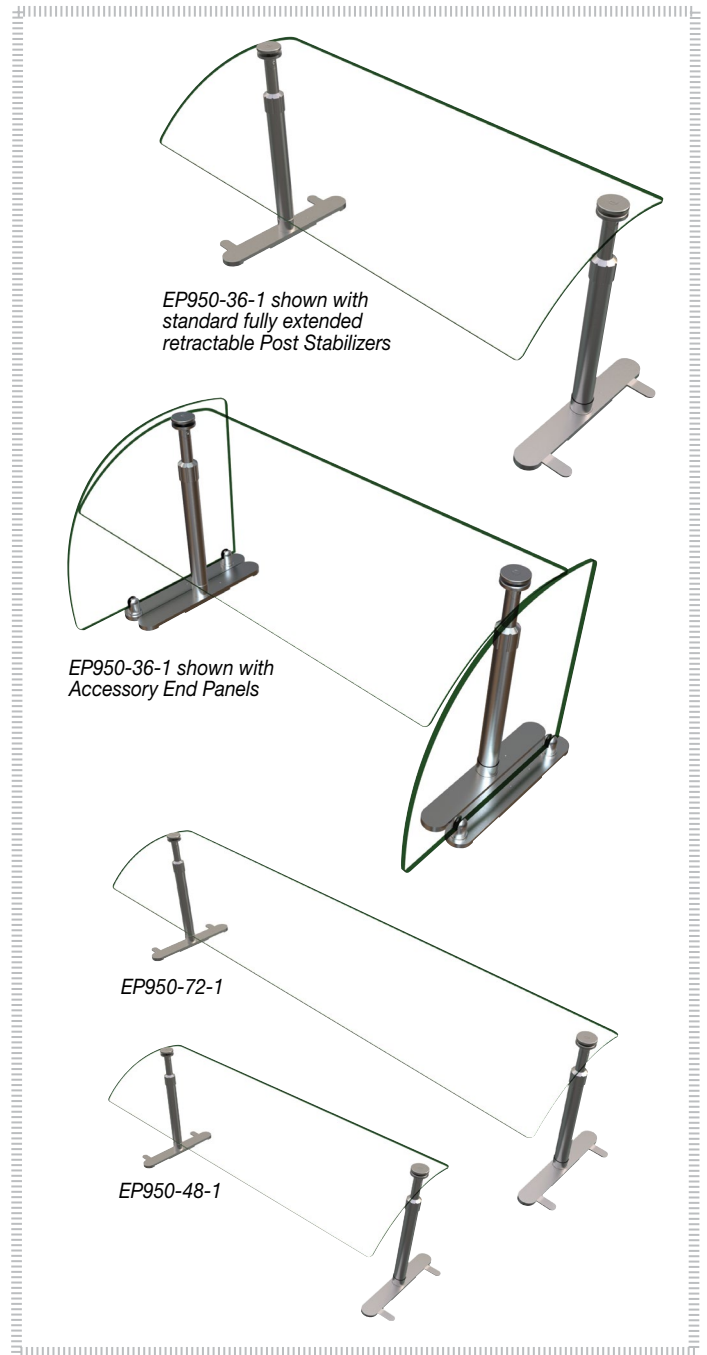

# Flav-R-Shield® Portable Curved Acrylic Adjustable Sneeze Guards – Model EP950

Item Numbers: EP950-24-1, -36-1, -48-1, -60-1, -72-1

Enhance and protect food products simultaneously with Hatco's Flav-R-Shield® Sneeze Guards – EP950 for portable and adjustable self-service applications. These stylish yet functional Sneeze Guards, with several patented features, are ideal for buffet lines and serving stations. The pivoting face and adjustable height offers ultimate flexibility and safeguard your food.

## Standard features

- Unit is a single bay, portable model
- Durable pivoting, curved, acrylic, lens Face with polished edges and 0.75 (19 mm) radius corners is 0.25" (6.4 mm) Thick and 13.1875" (335 mm) Deep
- Pivot clearances of adjustable curved acrylic lens Face:
  - To front: 2" to 22" (51 to 59 mm) from counter
  - To back: 13" to 24" (330 to 610 mm) from counter
- 1" (25 mm) 304 stainless steel Posts with 1.5" (38 mm) Base Tube have adjustable Height from 13" to 24" (330 to 610 mm)
- Stainless steel finish mounting feet are 2" Wide x 14" Deep (51 x 356 mm) with retractable Stabilizer Tabs, include two mounting points for Posts

## Accessories (available at any time)

- Two 18" Deep x 19" High x 0.25 Thick (457 x 482 x 6.4 mm) acrylic End Panels with hardware

Front: 2" to 22" (51 to 59 mm) from counter, Back: 13" to 24" (330 to 610 mm) from counter. Unit shall have 1" (25 mm) 304 stainless steel Posts with 1.5" (38 mm) Base Tube with an adjustable Height from 13" to 24" (330 to 610 mm), stainless steel finish mounting feet 2" Wide x 14", Deep (51 x 356 mm) with retractable Stabilizer Tabs, include two mounting points for Posts. Accessories shall include two 18" Deep x 19" High (457 x 482 mm) acrylic End Panels with hardware.