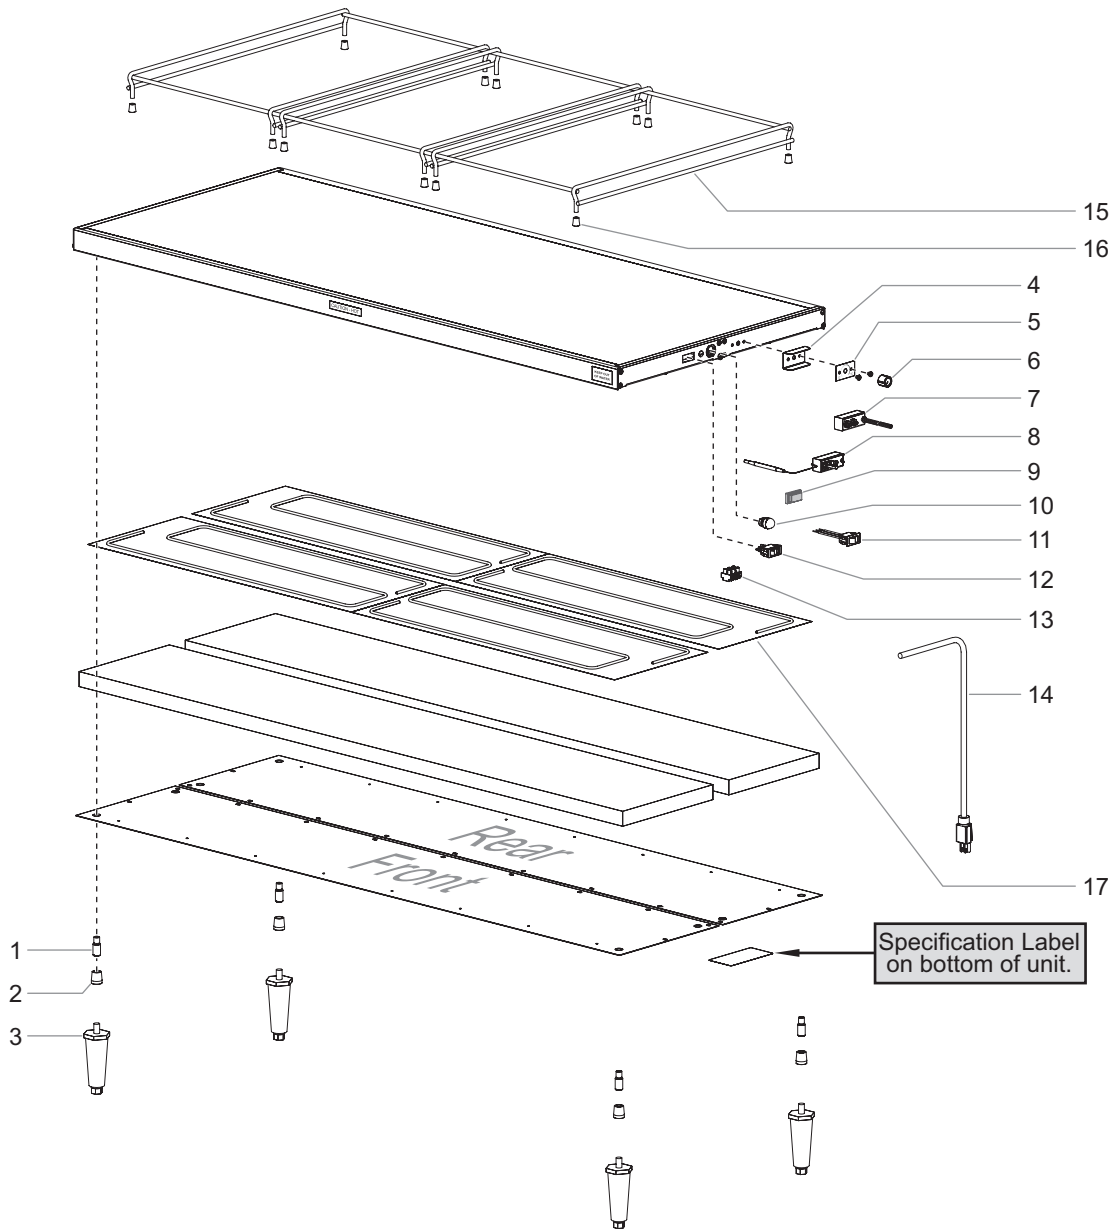

# Replacement Parts List

**Glo-Ray® Heated Shelves**  
**GRS Series**

Item	Description	Part Number	Qty.
1	Metal Foot	05.04.087.00	4
2	Foot Cover, Rubber	05.06.038.00	4
3	Adjustable Leg, 4"	05.30.007.00	4
4	Thermostat Guard (optional)	04.19.478.00	1
5	Temperature Label	07.03.134.00	1
6	Thermostat Knob (for Item 8)	05.30.039.00	1
7	Thermostat, Surface Mount *	02.16.028.00	1
8	Thermostat w/ Capillary Bulb †	R02.16.066.00	1
9	Rubber Boot, Rocker Switch	02.20.482.00	1
10	Cord Grip **		
	100 V	02.20.330.00	1
	120 V	02.20.206.00	1
	220, 240, 220/230, 230/240 V	02.20.331.00	1
11	On/Off Switch, Lighted w/ Leads ‡		
	120 V	02.19.027.00	1
	220, 240, 220/230, 230/240 V	02.19.032.00	1
12	On/Off Switch, Lighted •		
	100, 120 V	02.19.080.00	1
	220, 240, 220/230, 230/240 V	02.19.081.00	1