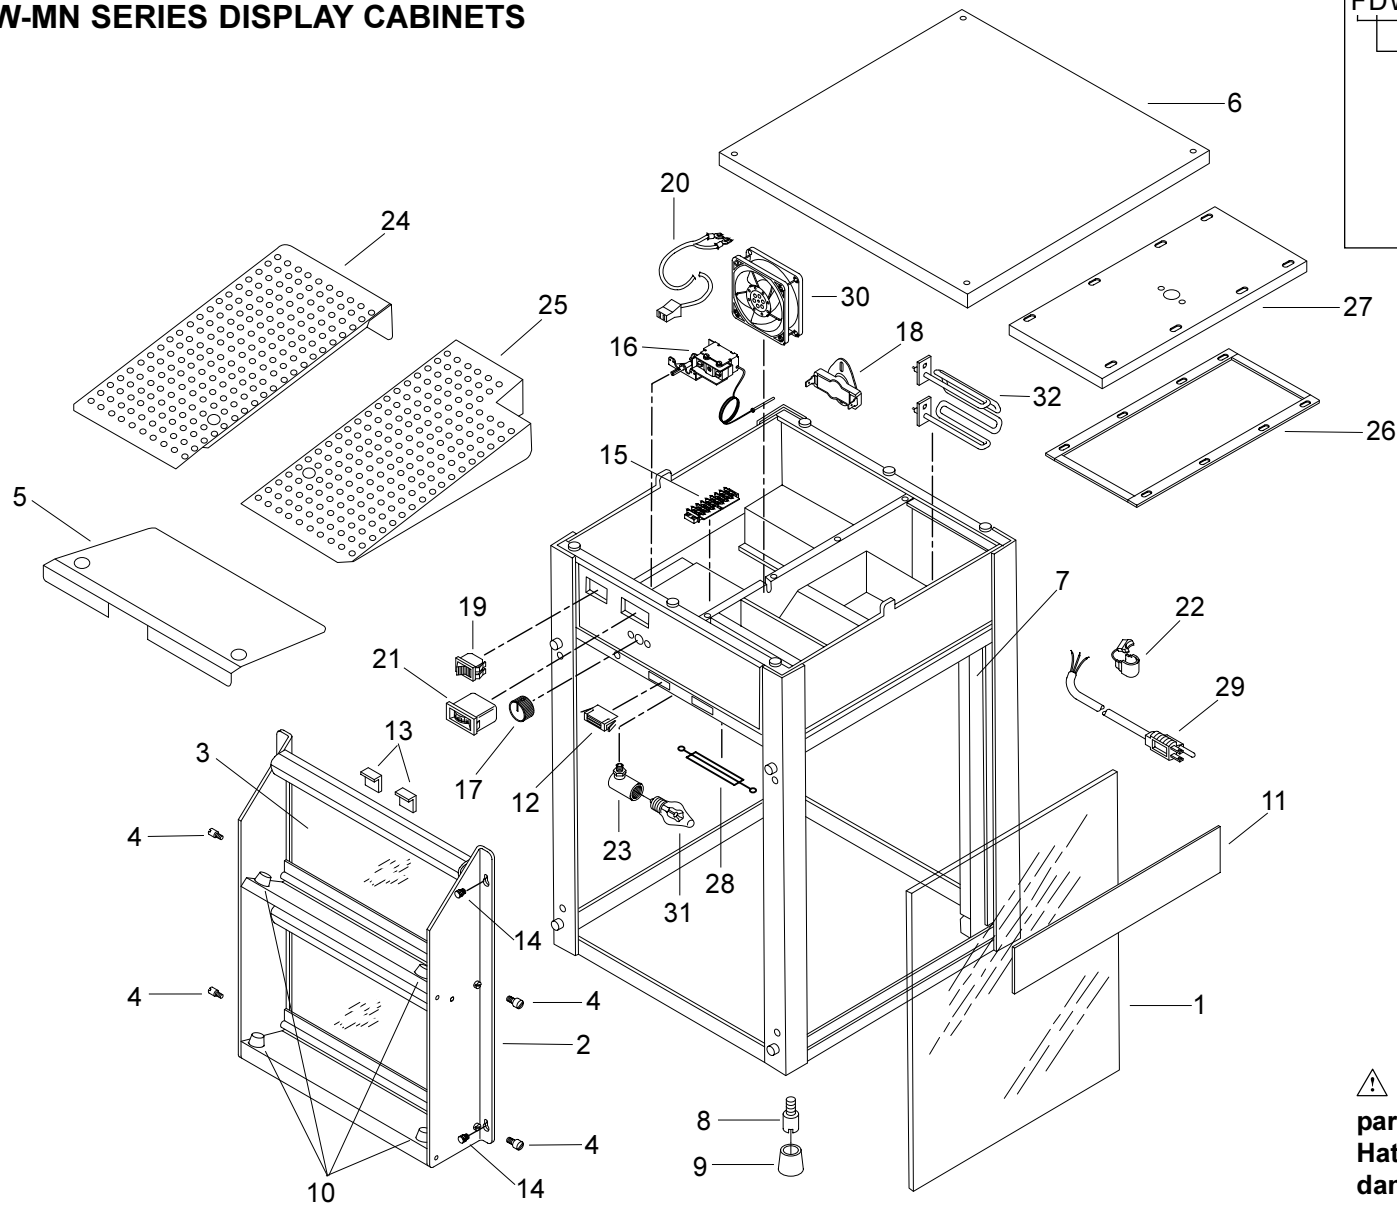

- F = Flav-R
- D = Display
- W = Warmer
- 1 = Number of sides with doors
- M = Macho
- N = Nacho

⚠ CAUTION - Use of replacement parts other than those supplied by Hatco Corporation may result in damage to the unit or injury to personnel.

PARTS COMMON TO ALL FDW-MN MODELS

ITEM	DESCRIPTION	PART NO.	QTY.	ITEM	DESCRIPTION	PART NO.	QTY.
1	Side Panels, Glass	04.40.025.00	3	15	Terminal Block	02.15.012.00	1
2	Front Face Assembly	04.24.063.00	1	16	Air Thermostat	02.16.002.00	1
3	Glass Door Assembly	R04.24.066.00	2	17	Knob	05.30.019.00	1
4	Door Hinge Pin	04.24.023.00	4	18	High Limit Disk	R02.16.118.00	1
5	Chip Deflector	04.24.064.00	1	19	On/Off Power Switch	02.19.015.00	1
6	Top Hood, Painted	04.24.004.00	1	20	Connector, Blower Motor	02.12.001A.00	1
7	Air Diffuser Assembly	04.24.062.00	1	21	Temperature Display	02.16.050.00	1
8	Metal Foot	05.04.087.00	4	22	Cord Grip	02.20.206.00	1
9	Rubber Cover, Foot	05.06.038.00	4	23	Light Socket With Leads	02.30.039.00	1
10	Door Bumper Assembly	R05.30.029.00	4	24	Floor Panel, Left	04.24.053.00	1
11	Display Decal	07.03.221.00	3	25	Floor Panel, Right	04.24.052.00	1
12	Door Magnet	05.30.026.00	4	26	Air Chamber Gasket	05.06.028.00	5' (152 cm)
13	Striker Plate	05.30.027.00	4	27	Air Chamber Cover	04.24.003.00	1
14	Thumb Screw	05.04.305.00	4	28	Fan Guard	04.24.026.00	1