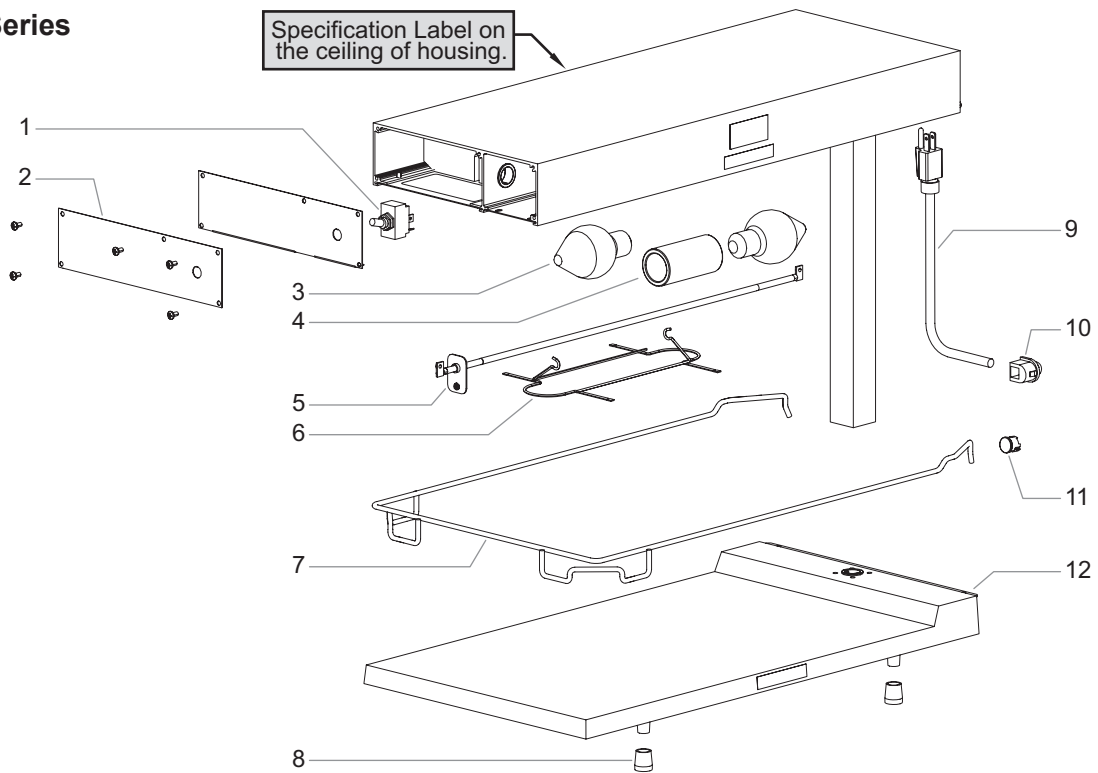

Glo-Ray Portable Food Warmers

GRFFB Series

Item	Description	Part No.	Qty.
1	On/Off Switch, Toggle	R02.19.008A.00	1
2	Label		
	GRFFB, Toggle Switch	07.01.039.00	1
	GRFFBL, Toggle Switch	07.01.043.00	1
	GRFFB, Infinite Control	07.01.038.00	1
	GRFFBL, Infinite Control	07.01.044.00	1
3	Bulb		
	120 V	02.30.043.00	2
	220, 220–230, 230–240, 240 V	02.30.058.00	2
4	Lamp Holder	02.30.045.00	1
5	Heating Element		
	120 V	R02.08.101D.00	1
	220, 220–230 V	R02.08.136E.00	1
	240, 230–240 V	R02.08.103E.00	1
6	Wire Guard	04.37.100.00	1
7	Pan Rail	04.09.410.00	1
8	Rubber Feet	05.06.038.00	4
9	Cord and Plug		
	NEMA 5-15P	R02.18.030.00	1
	CEE 7/7	02.18.077.00	1
	BS-1363	02.18.066.00	1
	AS 3112	02.18.104.00	1
10	Cord Grip		
	Right Angle	02.20.330.00	1
	Straight	02.20.212.00	1
11	Thermostat High Limit	R02.16.029.00	1
12	Heated Base Assembly (includes Items 8 and 11)	R04.09.400.00	1
13	T-Block (not shown)	R02.15.030.00	1

Item	Description	Part No.	Qty.
14	Infinite Switch (not shown)		
	120 V	R02.19.018.00	1
	220, 220–230, 230–240, 240 V	R02.19.019.00	1
15	Knob, Infinite Switch (not shown)	R05.30.043.00	1
	Electrical Drawing		
	GRFFB, Toggle Control		
	100 and 120 V	HS1-596	
	220 V	HS1-672	
	220–230 V	HS1-4181	
	230–240 V	HS1-4182	
	240 V	HS1-3308	
	GRFFBL, Toggle Control		
	100 and 120 V	HS1-595	
	220 V	HS1-1077	
	220–230 V	HS1-4185	
	230–240 V	HS1-4186	
	240 V	HS1-3311	
	GRFFB, Infinite Control		
	100 and 120 V	HS1-606	
	220 V	HS1-3307	
	220–230 V	HS1-4183	
	230–240 V	HS1-4184	
	240 V	HS1-3309	
	GRFFBL, Infinite Control		
	100 and 120 V	HS1-605	
	220 V	HS1-3310	
	220–230 V	HS1-4187	
	230–240 V	HS1-4188	
	240 V	HS1-3312