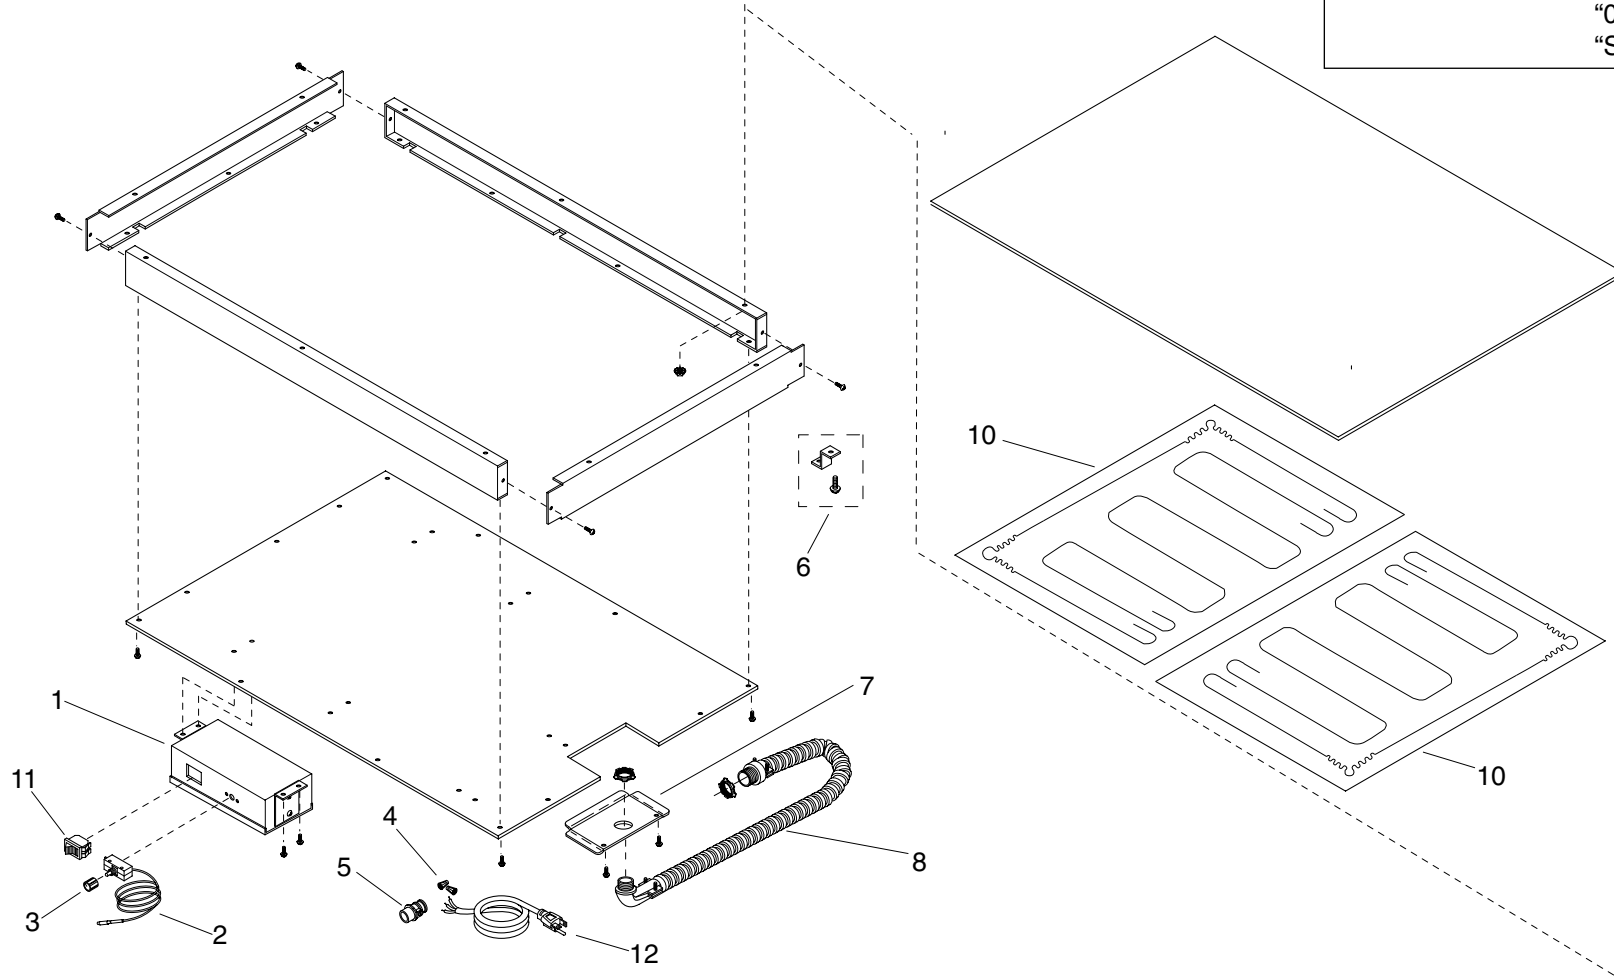

Model Designation

GRSBF-XX-X

- G = Glo-
- R = Ray
- S = Shelf
- B = Built-In
- F = Flush Top
- XX = Length in Inches
- X = Heated Width
- "0" = 30" (76cm)
- "S" = 24" (61cm)

PARTS COMMON TO ALL GRSBF MODELS