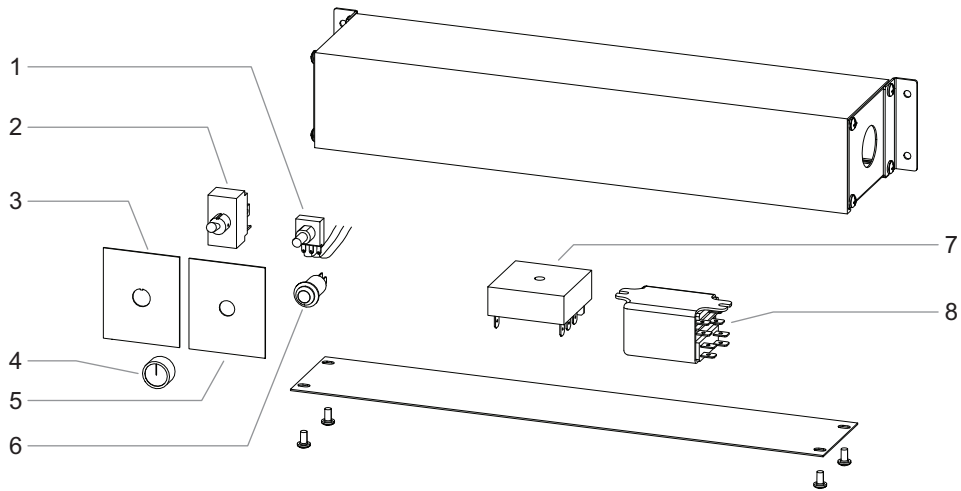

Parts for Remote Control Enclosure

Item	Description	Part No.	Qty.
1	Potentiometer	02.01.108.00	1
2	Toggle Switch		
	Power Control with Electronic Infinite Switch	R02.19.008A.00	1
	Light Control	R02.19.016.00	1
	Heat Control	R02.19.008A.00	1
3	Label, Toggle Switch	07.01.035.00	1
4	Knob, Infinite Switch	05.30.042.00	1
5	Label, Electronic Infinite Switch	07.01.200.00	1
6	Indicator Light		
	120 V	02.19.070R.00	1
	208 and 240 V	02.19.071R.00	1