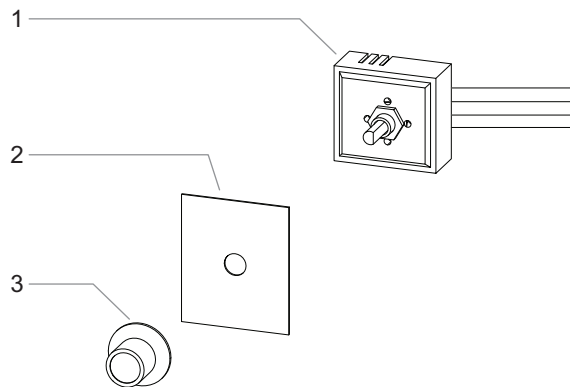

Item	Description	Part No.	Qty.
7	Electronic Infinite Switch Kit (includes Item 1)		
	120 V	R02.01.101.00	1
	208 and 240 V	R02.01.102.00	1
8	Relay		
	120 V	02.01.097.00	1
	208 and 240 V	02.01.098.00	1
	Wiring Diagram		
	120 V	10-01-700	
	208 and 240 V	10-01-640	

Parts for Remote Toggle Control Box

Item Description	Part No.	Qty.
1 Toggle Switch		
Light Control, 10 A	R02.19.016.00	1
Heat Control, 15 A	R02.19.008A.00	1
Heat Control, 20 A	R02.19.006.00	1

Item Description	Part No.	Qty.
2 Label, Control	07.01.035.00	1

Parts for Remote Infinite Control Box

Item Description	Part No.	Qty.
1 Infinite Switch w/ four leads (includes label and knob)		
120 V	R02.19.018.00	1
208 V	R02.19.017.00	1
240 V	R02.19.019.00	1

Item Description	Part No.	Qty.
2 Label, Control	07.01.034.00	1
3 Knob, Control	05.30.043.00	1