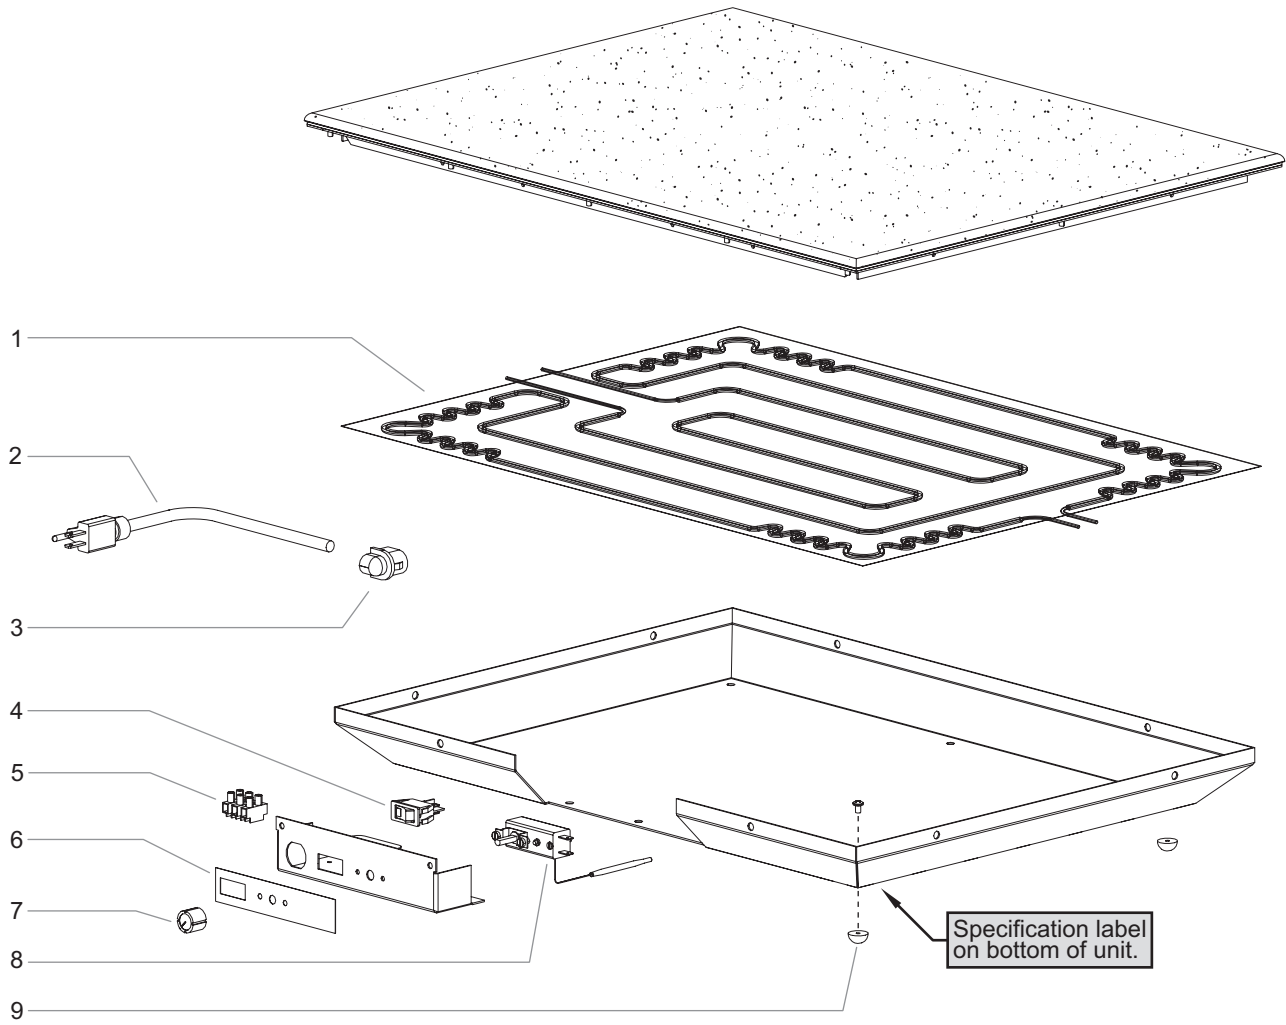

IMPORTANT NOTE:
Locate the Specification Label on unit to determine exact Model Name and electrical specifications. This information is needed to identify the correct replacement parts. See exploded view illustration(s) for Specification Label location.

<u>Model Name</u>	<u>Page</u>
All Models	2

Replacement Parts List

Glo-Ray® Heated Stone Shelves
GRSS Series

Item	Description	Part Number	Qty.
1	Blanket Heater 120 V		
	GRSS-24 and GRSS-48	02.05.600.00	1-2
	GRSS-30 and GRSS-60	02.05.601.00	1-2
	GRSS-36 and GRSS-72	02.05.602.00	1-2
	220, 220/230, 230/240 V		
	GRSS-24 and GRSS-48	02.05.603.00	1-2
	GRSS-30 and GRSS-60	02.05.604.00	1-2
	GRSS-36 and GRSS-72	02.05.605.00	1-2
2	Power Cord		
	NEMA 5-15P, 120 V, 13 A	R02.18.030.00	1
	NEMA 5-20P, 120 V, 18A	R02.18.089.00	1
	BS-1363, 220/240 V, 13 A	02.18.068.00	1
	CEE 7/7 Schuko, 220/230 V, 10A	02.18.077.00	1
	CEE 7/7 Schuko, 230/240 V, 16A	02.18.038.00	1
	AS 3112, 230/240 V, 10 A	02.18.207.00	1
3	Cord Grip		
	Straight	02.20.212.00	1
	Right Angle	02.20.330.00	1
4	Rocker Switch		
	120 V	02.19.080.00	1
	220, 220/230, 230/240 V	02.19.081.00	1

Item	Description	Part Number	Qty.
5	Terminal Block	R02.15.030.00	1
6	Label, Control Panel	07.01.299.00	1
7	Knob, Thermostat	05.30.039.00	1
8	Thermostat Control	R02.16.066.00	1
9	Foot, Rubber *	05.30.200.00	6
10	Legs, 4" (optional, not shown)	05.30.007.00	4
	Wiring Diagram		
	120 V		
	GRSS-24, -30, -36, -48	10-01-475	
	GRSS-48, -60, -72	10-01-530	
	220, 220/230, 230/240 V		
	GRSS-24, -30, -36, -48	10-01-499	
	GRSS-48, -60, -72	10-01-532	