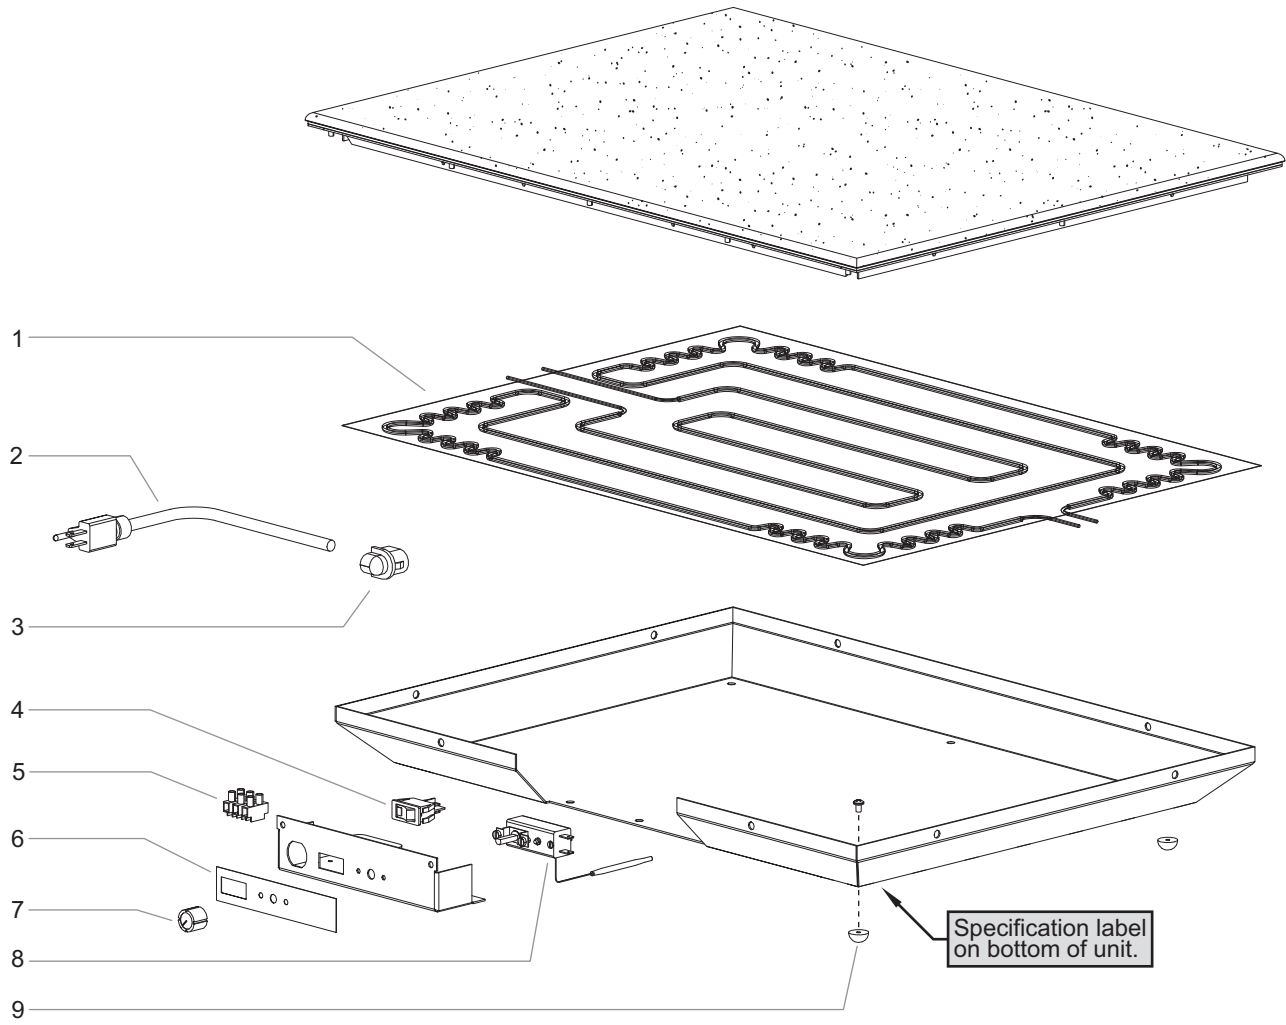

IMPORTANT NOTE:
Locate the Specification Label on unit to determine exact Model Name and electrical specifications. This information is needed to identify the correct replacement parts. See exploded view illustration(s) for Specification Label location.

Replacement Parts List

Glo-Ray Heated Stone Shelves GRSS Series

Item	Description	Part Number	Qty.
1	Blanket Heater		
	120 V		
	GRSS-24 and GRSS-48	02.05.600.00	1-2
	GRSS-30 and GRSS-60	02.05.601.00	1-2
	GRSS-36 and GRSS-72	02.05.602.00	1-2
	220, 220-230, 230-240 V		
	GRSS-24 and GRSS-48	02.05.603.00	1-2
	GRSS-30 and GRSS-60	02.05.604.00	1-2
	GRSS-36 and GRSS-72	02.05.605.00	1-2
2	Power Cord		
	NEMA 5-15P	R02.18.030.00	1
	NEMA 5-20P	R02.18.089.00	1
	BS-1363	02.18.068.00	1
	CEE 7/7 Schuko	02.18.077.00	1
	AS 3112	02.18.104.00	1
3	Cord Grip		
	Straight	02.20.212.00	1
	Right Angle	02.20.330.00	1
4	Rocker Switch		
	120 V		
	GRSS-24, -30, -36, -48	02.19.080.00	1
	GRSS-60, -72	02.19.177.00	1
	220, 220-230, 230-240 V	02.19.081.00	1

Item	Description	Part Number	Qty.
5	Terminal Block	R02.15.030.00	1
6	Label, Control Panel	07.01.299.00	1
7	Knob, Thermostat	05.30.039.00	1
8	Thermostat Control	R02.16.066.00	1
9	Foot, Rubber	R05.30.068.00	6
10	Legs, 4" (optional, not shown)	05.30.007.00	4
	Wiring Diagrams		
	120 V		
	GRSS-24, -30, -36	10-01-475	
	GRSS-48, -60, -72	10-01-530	
	220, 220-230, 230-240 V		
	GRSS-24, -30, -36	10-01-499	
	GRSS-48, -60, -72	10-01-532	