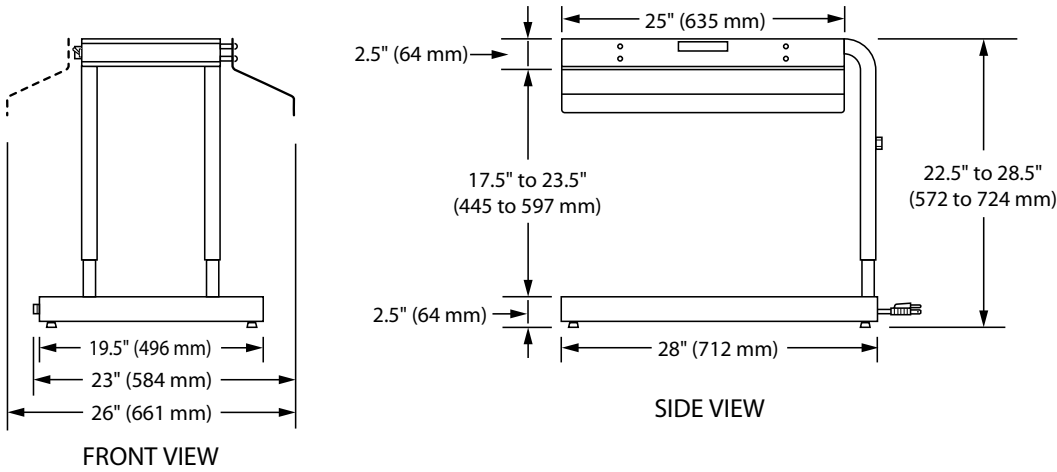

## SPECIFICATIONS Glo-Ray® Carving Stations

The shaded areas contain electrical information for International models

Model	Dimensions (Width x Depth x Height)	Voltage	Phase	Watts	Amps	Plug	Ship Weight*
GRCSCL-24	26" (including left- and right-hand sneeze guards) x 28" x 22.5"-28.5" (661 x 712 x 572-724 mm)	120	Single	990	8.3	NEMA 5-15P	57 lbs. (25 kg)
		100	Single	778	7.8	NEMA 5-15P	
		220		1040	4.7	CEE 7/7 Schuko	
		240		990	4.1	BS-1363	
		220-230 (CE)		1041-1137	4.7-5.0	CEE 7/7 Schuko	
230-240 (CE)	909-990	4.0-4.1	BS-1363				
GRCSCLH-24†	26" (including left- and right-hand sneeze guards) x 28" x 22.5"-28.5" (661 x 712 x 572-724 mm)	120	Single	1290	10.8	NEMA 5-15P	57 lbs. (25 kg)
		220	Single	1316	6.0	CEE 7/7 Schuko	
		240		1314	5.5	BS-1363	
		220-230 (CE)		1316-1438	6.0-6.3	CEE 7/7 Schuko	
		230-240 (CE)		1208-1316	5.3-5.5	BS-1363	