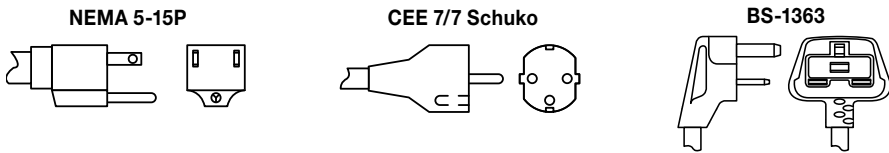

PLUG CONFIGURATIONS

PRODUCT SPECS

Glo-Ray® Carving Stations

The Infrared Foodwarmer shall be a Glo-Ray® manufactured by the Hatco Corporation, Milwaukee, WI 53234 U.S.A.

The Foodwarmer shall be rated at ... watts, ... volts, single phase, and be ... inches (millimeters) in overall width.

The Glo-Ray shall consist of ceramic heating elements, incandescent lights, and sneeze guard.

The foodwarmer shall be factory-assembled ready for electrical installation.

Options: Halogen bulb. Accessories: Left-hand sneeze guard kit, stainless steel custom drip pan, approved foodsafe cutting board and Chef LED bulb.

Warranty consists of 24/7 parts and service assistance (U.S. and Canada only).

HATCO CORPORATION | P.O. Box 340500 Milwaukee, WI 53234-0500 U.S.A. | (800) 558-0607 | (414) 671-6350

www.hatcocorp.com | support@hatcocorp.com | [Find a Hatco Rep](#) | [Image Library](#) | [Document Library](#) | [Chat](#)