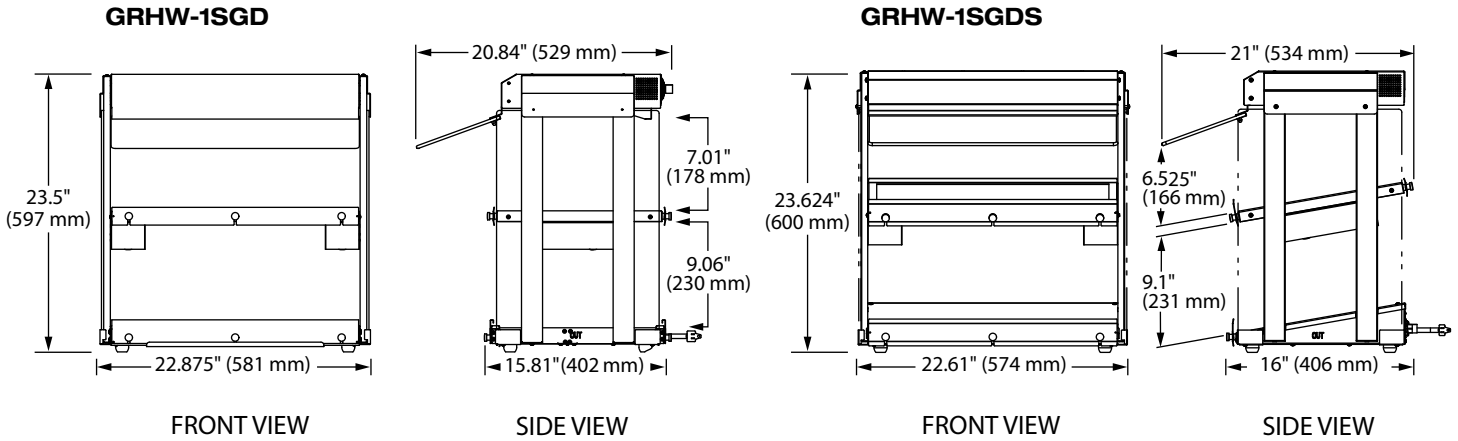

Glo-Ray® Dual Mini-Merchandisers

Models: GRHW-1SGD, -1SGDS

SPECIFICATIONS

Glo-Ray® Mini Merchandisers - Duals

Model	Dimensions (W x D x H) Includes Sneeze Guard	Shelf Dimensions (W x D)	Volts	Watts	Amps	Plug Configuration	Ship Weight*
GRHW-1SGD	22.875" x 20.84" x 23.5" (581 x 529 x 597 mm)	Bottom Shelf: 21" x 13.25" (533 x 337 mm) Top Shelf: 21" x 14" (533 x 356 mm)	120	1330	11.1	NEMA 5-15P	40 lbs. (19 kg.)
GRHW-1SGDS	22.61" x 21" x 23.624" (574 x 534 x 600 mm)	Bottom Shelf: 21" x 14.25" (534 x 363 mm) Top Shelf: 21" x 14" (534 x 356 mm)	120	1330	11.1	NEMA 5-15P	40 lbs. (19 kg.)

* Shipping weight includes packaging.

CORD LOCATION

Base end plate, same side as switch.

PLUG CONFIGURATIONS

NEMA 5-15P

PRODUCT SPECS

Glo-Ray® Dual Mini-Merchandisers

The Dual Mini-Merchandiser shall be a Glo-Ray® Model ... as manufactured by the Hatco Corporation, Milwaukee, WI 53234 U.S.A.

The warmer shall be rated at ... watts, ... volts, and be ... inches (millimeters) in overall width. It shall consist of a thermostatically-controlled heated base, infrared heat from above, a patented heated glass center shelf, sneeze guard, incandescent display

lights, 1" (25 mm) rubber legs, Designer Black anti-microbial paint and a 6' (1829 mm) cord with plug attached.

Options shall include Designer Color anti-microbial paint, Halogen Bulb, and Sloped Front Sign Holder. Accessories include Chef LED Bulbs.

Warranty consists of 24/7 parts and service assistance (U.S. and Canada only).

HATCO CORPORATION | P.O. Box 340500 Milwaukee, WI 53234-0500 U.S.A. | (800) 558-0607 | (414) 671-6350

www.hatcocorp.com | support@hatcocorp.com | [Find a Hatco Rep](#) | [Image Library](#) | [Document Library](#) | [Chat](#)