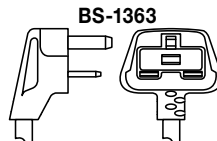

PLUG CONFIGURATIONS

PRODUCT SPECS

Glo-Ray® Simulated Stone[▲] Round Portable Heated Shelves

The Simulated Stone Round Portable Heated Shelf shall be a Glo-Ray model ... as manufactured by the Hatco Corporation, Milwaukee, WI 53234 U.S.A.

The Glo-Ray Simulated Stone Round Portable Heated Shelf shall be rated at ... watts, ... volts, and ... inches (millimeters) in overall width. It shall consist of a food-safe material, thermostatically-controlled heated base, and a 6' (1829 mm) cord with plug attached.

The Lamp shall be ... inches (millimeters) in overall length and be ... inches (millimeters)

away from the shelf. It shall consist of a powdercoated vented lamp shade in anti-microbial Designer Color with heat bulb and mounting. Options include Designer Color for base or risers, two simulated stone colors. Accessories for the GRSSRxx-DL77516 include a cutting board and bulbs.

All Hatco blanket heating elements warranted against burnout for one year, U.S. and Canada only.

HATCO CORPORATION | P.O. Box 340500 Milwaukee, WI 53234-0500 U.S.A. | (800) 558-0607 | (414) 671-6350

www.hatcocorp.com

support@hatcocorp.com

[Find a Hatco Rep](#)

[Image Library](#)

[Document Library](#)

[Chat](#)