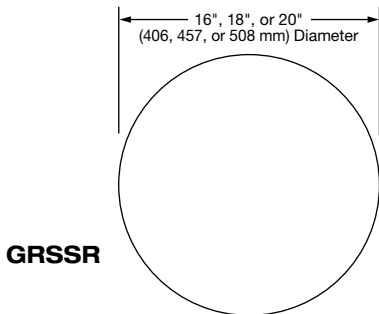

Glo-Ray® Simulated Stone[▲] Round Portable Heated Shelves

Models: GRSSR-16, -18, -20 and GRSSR16-, GRSSR18-, GRSSR20-DL77516

GRSSR
TOP VIEW

GRSSR16-◇, GRSSR18-◇,
GRSSR20-DL77516 (shown)