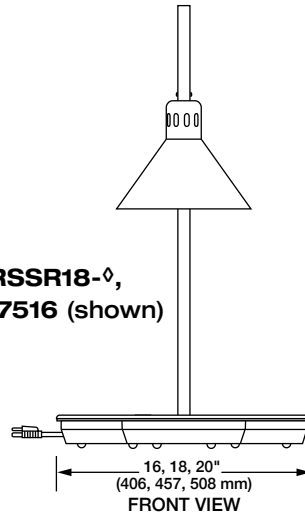

Risers

3" high (76 mm)

- 16" Dia (406 mm)
- 18" Dia (457 mm)
- 20" Dia (508 mm)

5" high (127 mm)

- 16" Dia (406 mm)
- 18" Dia (457 mm)
- 20" Dia (508 mm)

Risers in *Designer* Colors † (GRSSR models only)

- Warm Red
- Gray Granite
- White Granite
- Navy Blue
- Hunter Green
- Antique Copper
- Stainless steel
- Black

GRSSR
TOP VIEW

SIDE VIEW

GRSSR16-◇, GRSSR18-◇,
GRSSR20-DL77516 (shown)

FRONT VIEW

SIDE VIEW

SPECIFICATIONS

Glo-Ray® Simulated Stone[▲] Round Portable Heated Shelves

The shaded areas contain electrical information for international models

Model	Dimensions (Diameter x Height)	Volts	Phase	Watts	Amps	Plug	Ship Weight
GRSSR-16	16" x 2.58" (406 x 66 mm)	120	Single	250	2.1	NEMA 5-15P	14 lbs. (7 kg)
		100	Single	180	1.8	NEMA 5-15P	14 lbs. (7 kg)
		220-230 (CE)	Single	190-220	0.8-0.9	CEE 7/7 Schuko	
		230-240 (CE)	Single	220-250	0.9-1.0	BS-1363	
GRSSR-18	18" x 2.58" (457 x 66 mm)	120	Single	325	2.7	NEMA 5-15P	16 lbs. (8 kg)
		100	Single	230	2.3	NEMA 5-15P	16 lbs. (8 kg)
		220-230 (CE)	Single	265-295	1.2-1.3	CEE 7/7 Schuko	
		230-240 (CE)	Single	295-325	1.3-1.4	BS-1363	
GRSSR-20	20" x 2.58" (508 x 66 mm)	120	Single	400	3.3	NEMA 5-15P	18 lbs. (9 kg)
		100	Single	270	2.7	NEMA 5-15P	18 lbs. (9 kg)
		220-230 (CE)	Single	330-370	1.5-1.6	CEE 7/7 Schuko	
		230-240 (CE)	Single	370-400	1.6-1.7	BS-1363	