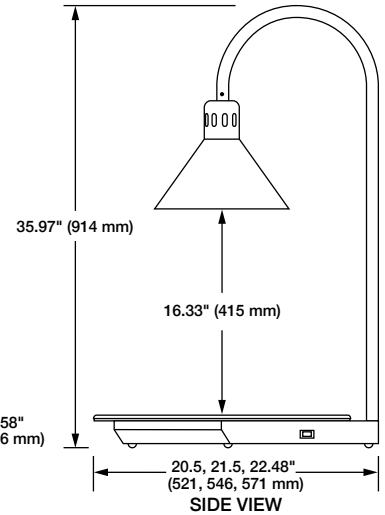

GRSSR
TOP VIEW

SIDE VIEW

GRSSR16-◇, GRSSR18-◇,
GRSSR20-DL77516 (shown)

FRONT VIEW

SIDE VIEW

SPECIFICATIONS

Glo-Ray® Simulated Stone[▲] Round Portable Heated Shelves

The shaded areas contain electrical information for international models

Model	Dimensions (Diameter x Height)	Volts	Phase	Watts	Amps	Plug	Ship Weight
GRSSR-16	16" x 2.58" (406 x 66 mm)	120	Single	250	2.1	NEMA 5-15P	14 lbs. (7 kg)
		100	Single	180	1.8	NEMA 5-15P	14 lbs. (7 kg)
		220-230 (CE)	Single	190-220	0.8-0.9	CEE 7/7 Schuko	
		230-240 (CE)	Single	220-250	0.9-1.0	BS-1363	
GRSSR-18	18" x 2.58" (457 x 66 mm)	120	Single	325	2.7	NEMA 5-15P	16 lbs. (8 kg)
		100	Single	230	2.3	NEMA 5-15P	16 lbs. (8 kg)
		220-230 (CE)	Single	265-295	1.2-1.3	CEE 7/7 Schuko	
		230-240 (CE)	Single	295-325	1.3-1.4	BS-1363	
GRSSR-20	20" x 2.58" (508 x 66 mm)	120	Single	400	3.3	NEMA 5-15P	18 lbs. (9 kg)
		100	Single	270	2.7	NEMA 5-15P	18 lbs. (9 kg)
		220-230 (CE)	Single	330-370	1.5-1.6	CEE 7/7 Schuko	
		230-240 (CE)	Single	370-400	1.6-1.7	BS-1363	

Glo-Ray® Simulated Stone[▲] Round Portable Heated Shelves with Decorative Lamp

Model	Dimensions (W x Depth x H)	Volts	Phase	Total Watts	Total Amps	Plug	Ship Weight
GRSSR16-DL77516◇	16" x 20.5" x 35.97" (406 x 521 x 914 mm)	120	Single	500	4.2	NEMA 5-15P	27 lbs. (13 kg)
GRSSR18-DL77516◇	18" x 21.5" x 35.97" (457 x 546 x 914 mm)	120	Single	575	4.8	NEMA 5-15P	30 lbs. (14 kg)
GRSSR20-DL77516	20" x 22.48" x 35.97" (508 x 571 x 914 mm)	120	Single	650	5.4	NEMA 5-15P	32 lbs. (15 kg)
		100	Single	450	4.5	NEMA 5-15P	32 lbs. (15 kg)
		220-230 (CE)	Single	550-600	2.5-2.6	CEE 7/7 Schuko	
		230-240 (CE)	Single	600-650	2.6-2.7	BS-1363	