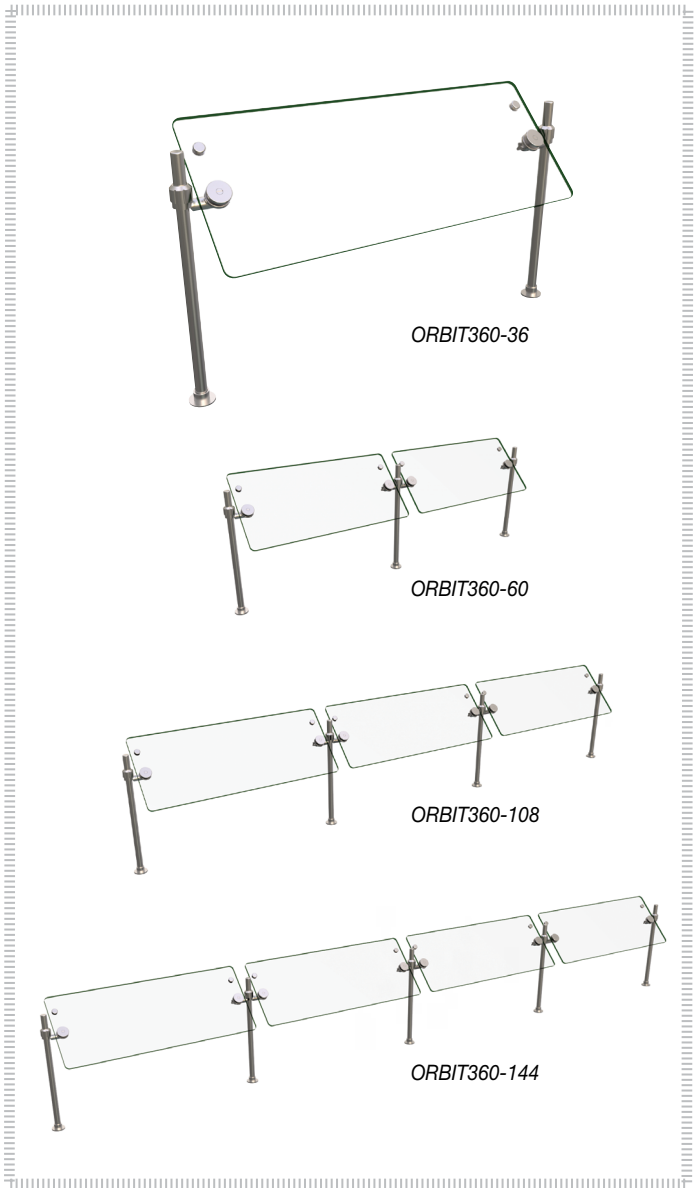

## Standard features

- Patented 15° increment rotating Face Panel, perfect for radius counters
- Post Height is 23" (583 mm)
- Face panel has additional circular openings for optimum adjustment
- Stylish 1" (25 mm) Diameter SAE 304 brushed stainless steel Posts
- Durable 0.375" (10 mm) thick tempered glass construction with 0.75" (19 mm) radius corners and flat polished edges for a clean look throughout
- Mounts to stainless steel, natural and engineered solid stone surfaces and laminate countertops

## Customizable features

- Face Panel: Widths 24" to 65.75" (610 to 1670 mm) per Bay in 0.25" (6 mm) increments
- End Panel: Right only, left only or none, 18" - 65.75" (457-1670 mm) Depths in 0.25" (6 mm) increments
- Depths in 0.25" (6 mm) increments
- Flange options: Above or below counter compression
- Light Bar: Panel must be 18" (457 mm) Wide or Wider

## Accessories (available at any time)

18" (457 mm) Deep, 0.25" (6 mm) Thick tempered glass End Panels with hardware  One  Two

adjustment, 1" (25 mm) Diameter SAE 304 brushed stainless steel Posts, 0.375" (10 mm) thick tempered glass construction with 0.75" (19 mm) radius corners and flat polished edges. Unit will mount to stainless steel, natural and engineered solid stone surfaces and laminate countertops.