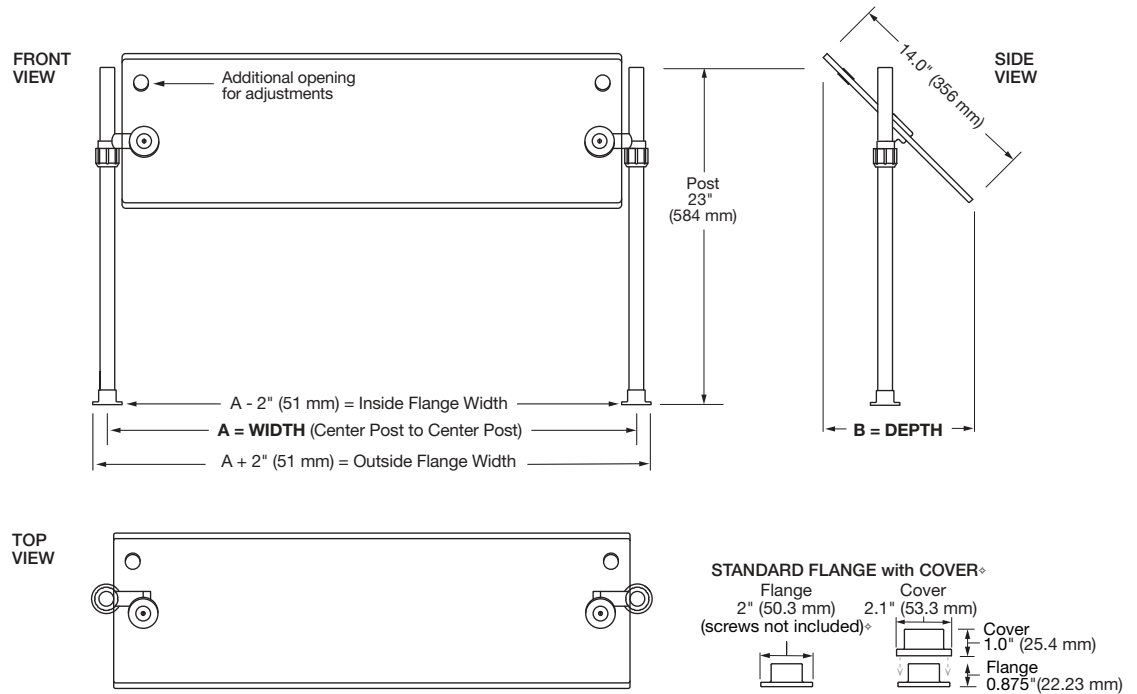

Flav-R-Shield™ Self-Service Sneeze Guards - Model ORBIT360

Item Numbers: ORBIT360-24, -36, -48, -60

Model ORBIT360

Standard offerings
(one bay shown)

SPECIFICATIONS Flav-R-Shield™ Self-Service Sneeze Guards - Model ORBIT360

Number of Bays	Item Number	A Width Center of Post to center of Post	B Depth	Height	Approx. Ship Weight ■
1	ORBIT360-36	36" (914 mm)	2" to 14" (51 to 356 mm)	23" (583 mm)	88 lbs. (40 kg)
2	ORBIT360-48	48" (1219 mm)			105 lbs. (48 kg)
2	ORBIT360-60	60" (1524 mm)			122 lbs. (56 kg)
2	ORBIT360-72	72" (1829 mm)			139 lbs. (64 kg)
2	ORBIT360-84	84" (2134 mm)			156 lbs. (71 kg)
3	ORBIT360-96	96" (2438 mm)			171 lbs. (76 kg)
3	ORBIT360-108	108" (2743 mm)			213 lbs. (97 kg)
3	ORBIT360-120	120" (3048 mm)			253 lbs. (115 kg)
4	ORBIT360-132	132" (3353 mm)			295 lbs. (134 kg)
4	ORBIT360-144	144" (3658 mm)			335 lbs. (152 kg)

◆ 2" (50 mm) long #8 counter sink screws are recommended for installations on most surfaces. Requirements will vary based on surface material and thickness. Fasteners not included.

■ Items may be shipped in multiple boxes.

PRODUCT SPECS Flav-R-Shield™ Self-Service Sneeze Guard - Model ORBIT360

Flav-R-Shield Self-Service Sneeze Guard - Model ORBIT360 shall be manufactured by the Hatco Corporation, Milwaukee, WI 53234 U.S.A.
The unit shall be ... inches (millimeters) in overall width, ... inches (millimeters) in overall depth and ... inches (millimeters) in overall height.
The Sneeze Guard shall have patented 15° increment rotating Face Panel, Post Height of 23" (583 mm), Face panel(s) with additional circular openings for optimum

adjustment, 1" (25 mm) Diameter SAE 304 brushed stainless steel Posts, 0.375" (10 mm) thick tempered glass construction with 0.75" (19 mm) radius corners and flat polished edges. Unit will mount to stainless steel, natural and engineered solid stone surfaces and laminate countertops.

Warranty consists of one (1) year parts only.

HATCO CORPORATION | P.O. Box 340500 Milwaukee, WI 53234-0500 U.S.A. | (414) 671-6350

www.hatcocorp.com | support@hatcocorp.com | [Find a Hatco Rep](#) | [Image Library](#) | [Document Library](#) | [Patents](#) | [Chat](#)